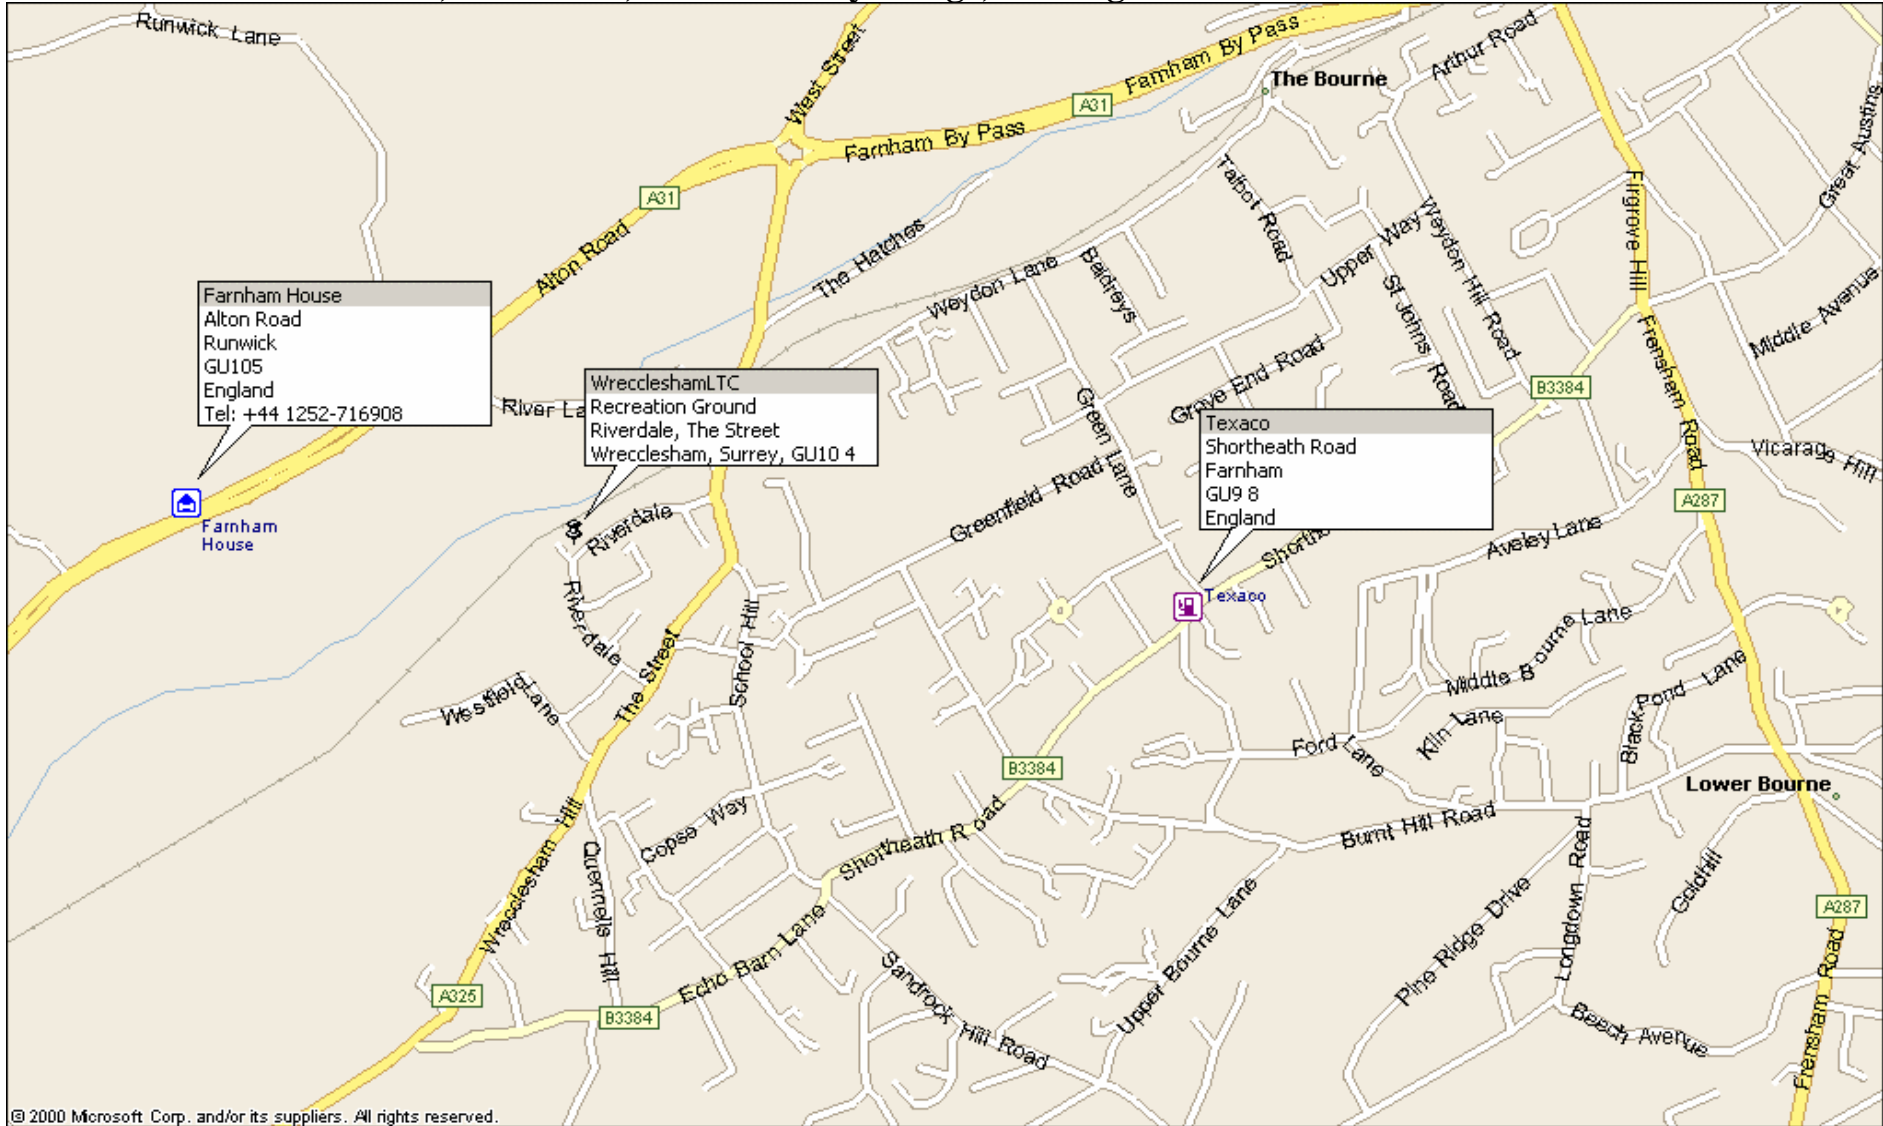

South of Farnham on A325, The Street, under railway bridge, turn right for Riverdale and Recreation Ground

Wrecclesham Lawn Tennis Club, Wrecclesham Recreation Ground, The Street, Wrecclesham, Surrey, GU10 4