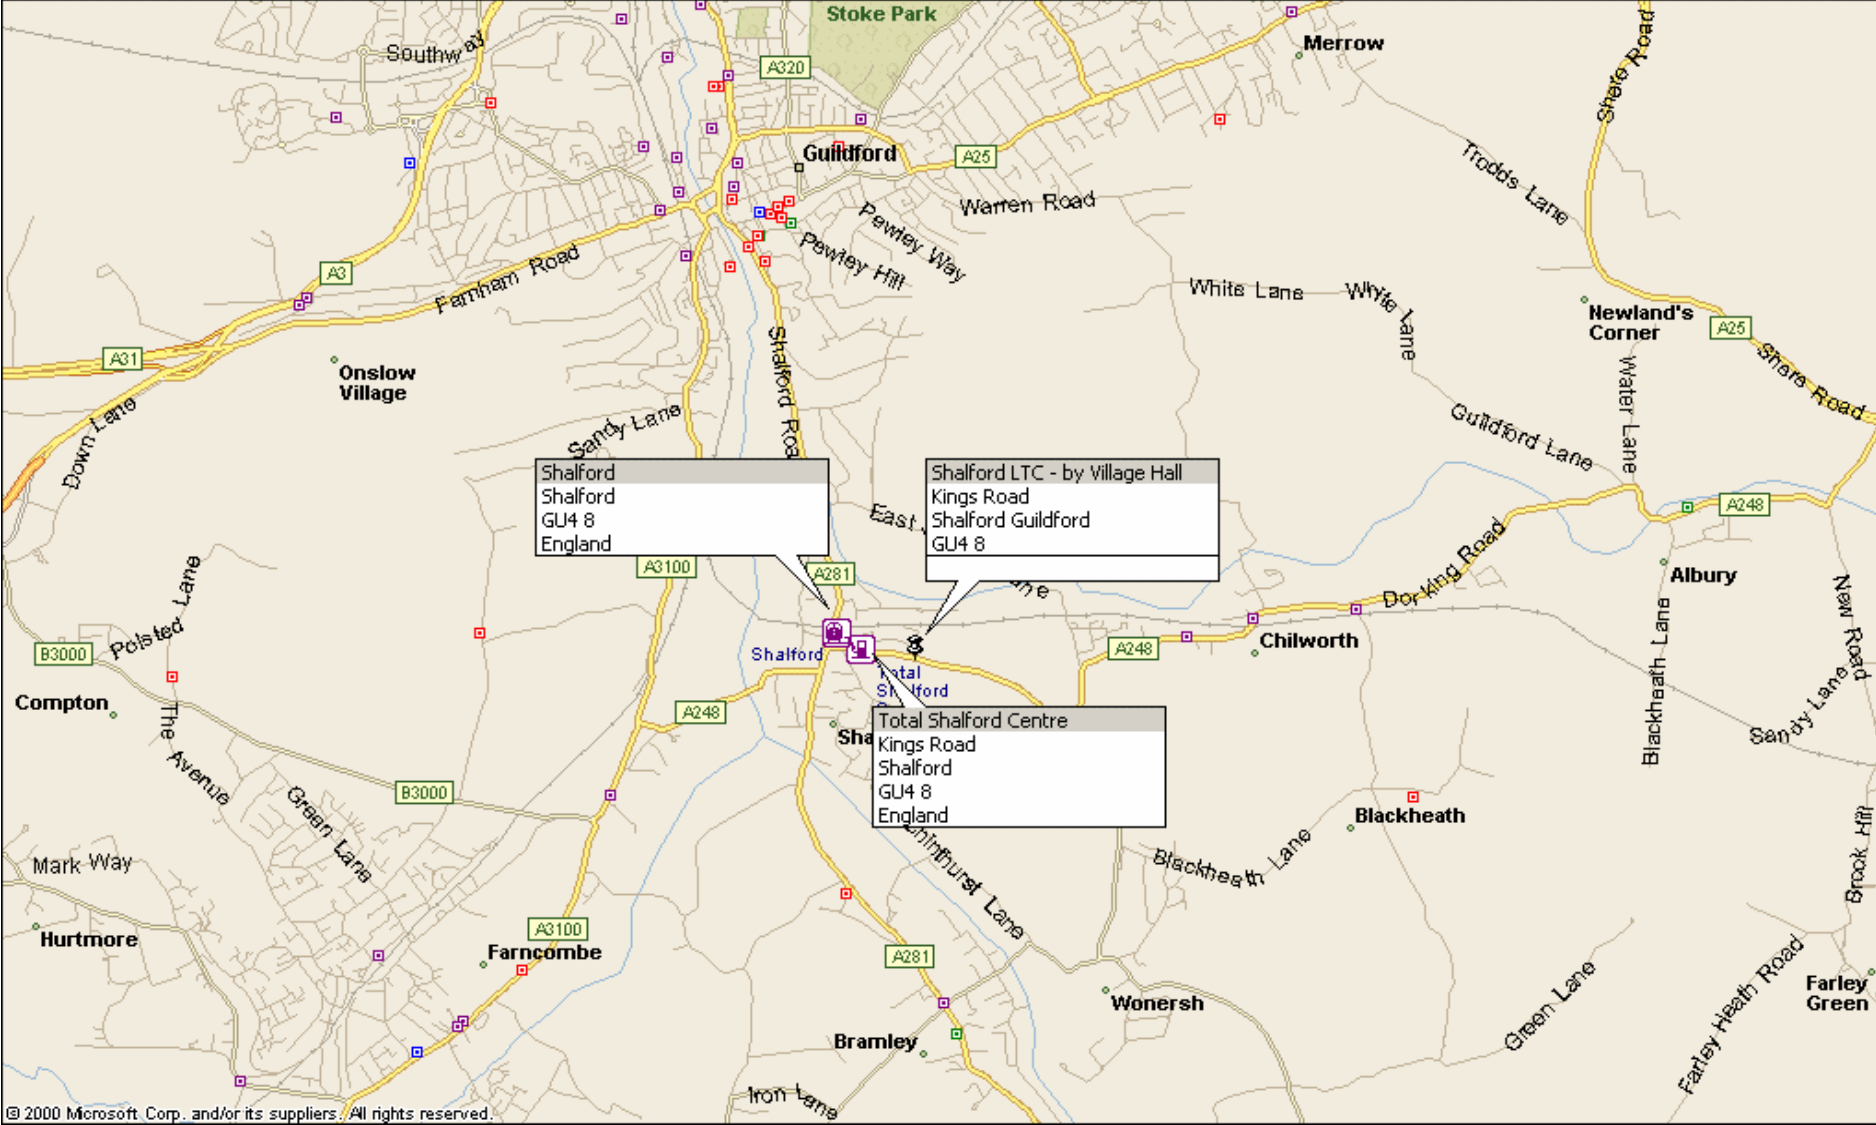

**From Guildford along A281, past Shalford Station, turn left along A248 Kings Road past Garage, Village Hall on left**

**Shalford Lawn Tennis Club, (Behind Village Hall), Kings Road, Shalford, Surrey, GU4 8**