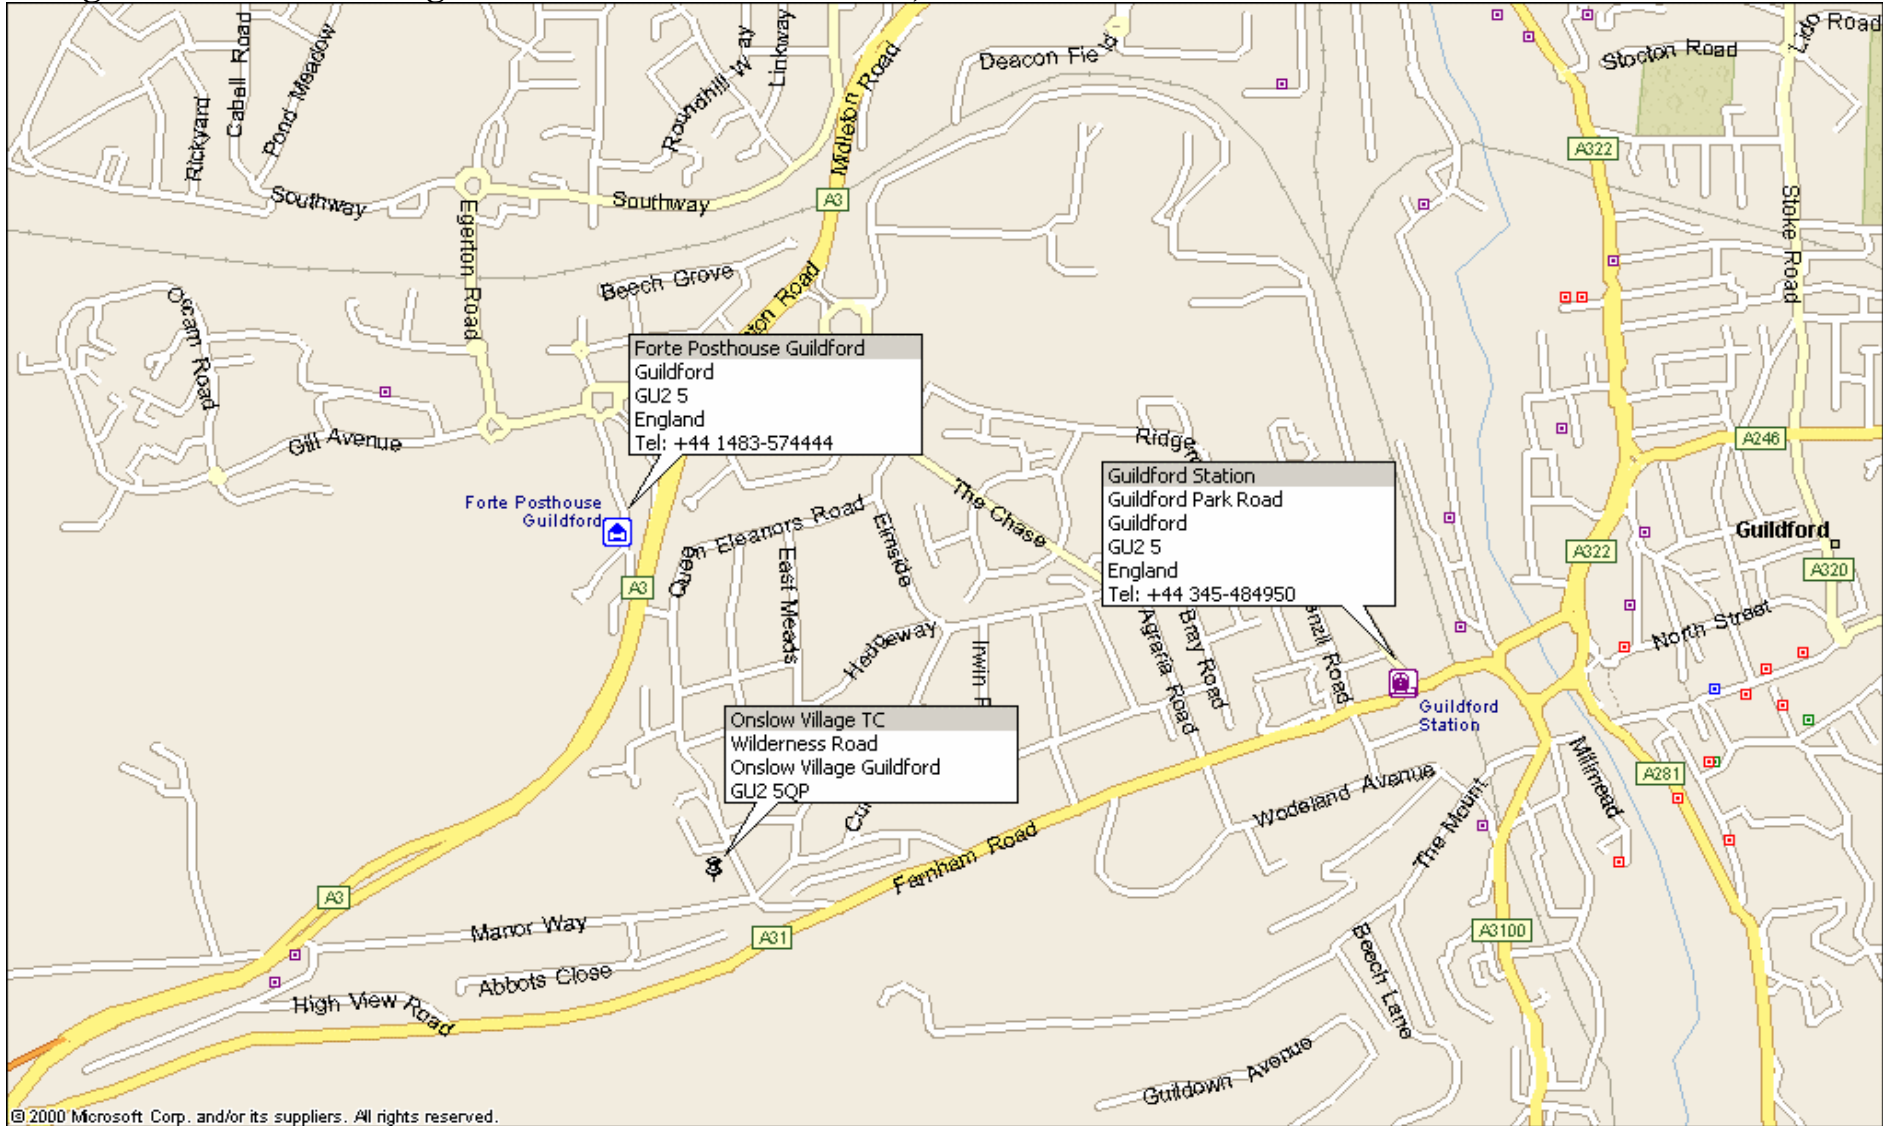

Along A31 between A3 Hogs Back and Guildford Station, down The Drive to Wilderness Road Recreation Ground

Onslow Village Tennis Club, Recreation Ground, Off Wilderness Road, Onslow Village, Surrey, GU2 5QP