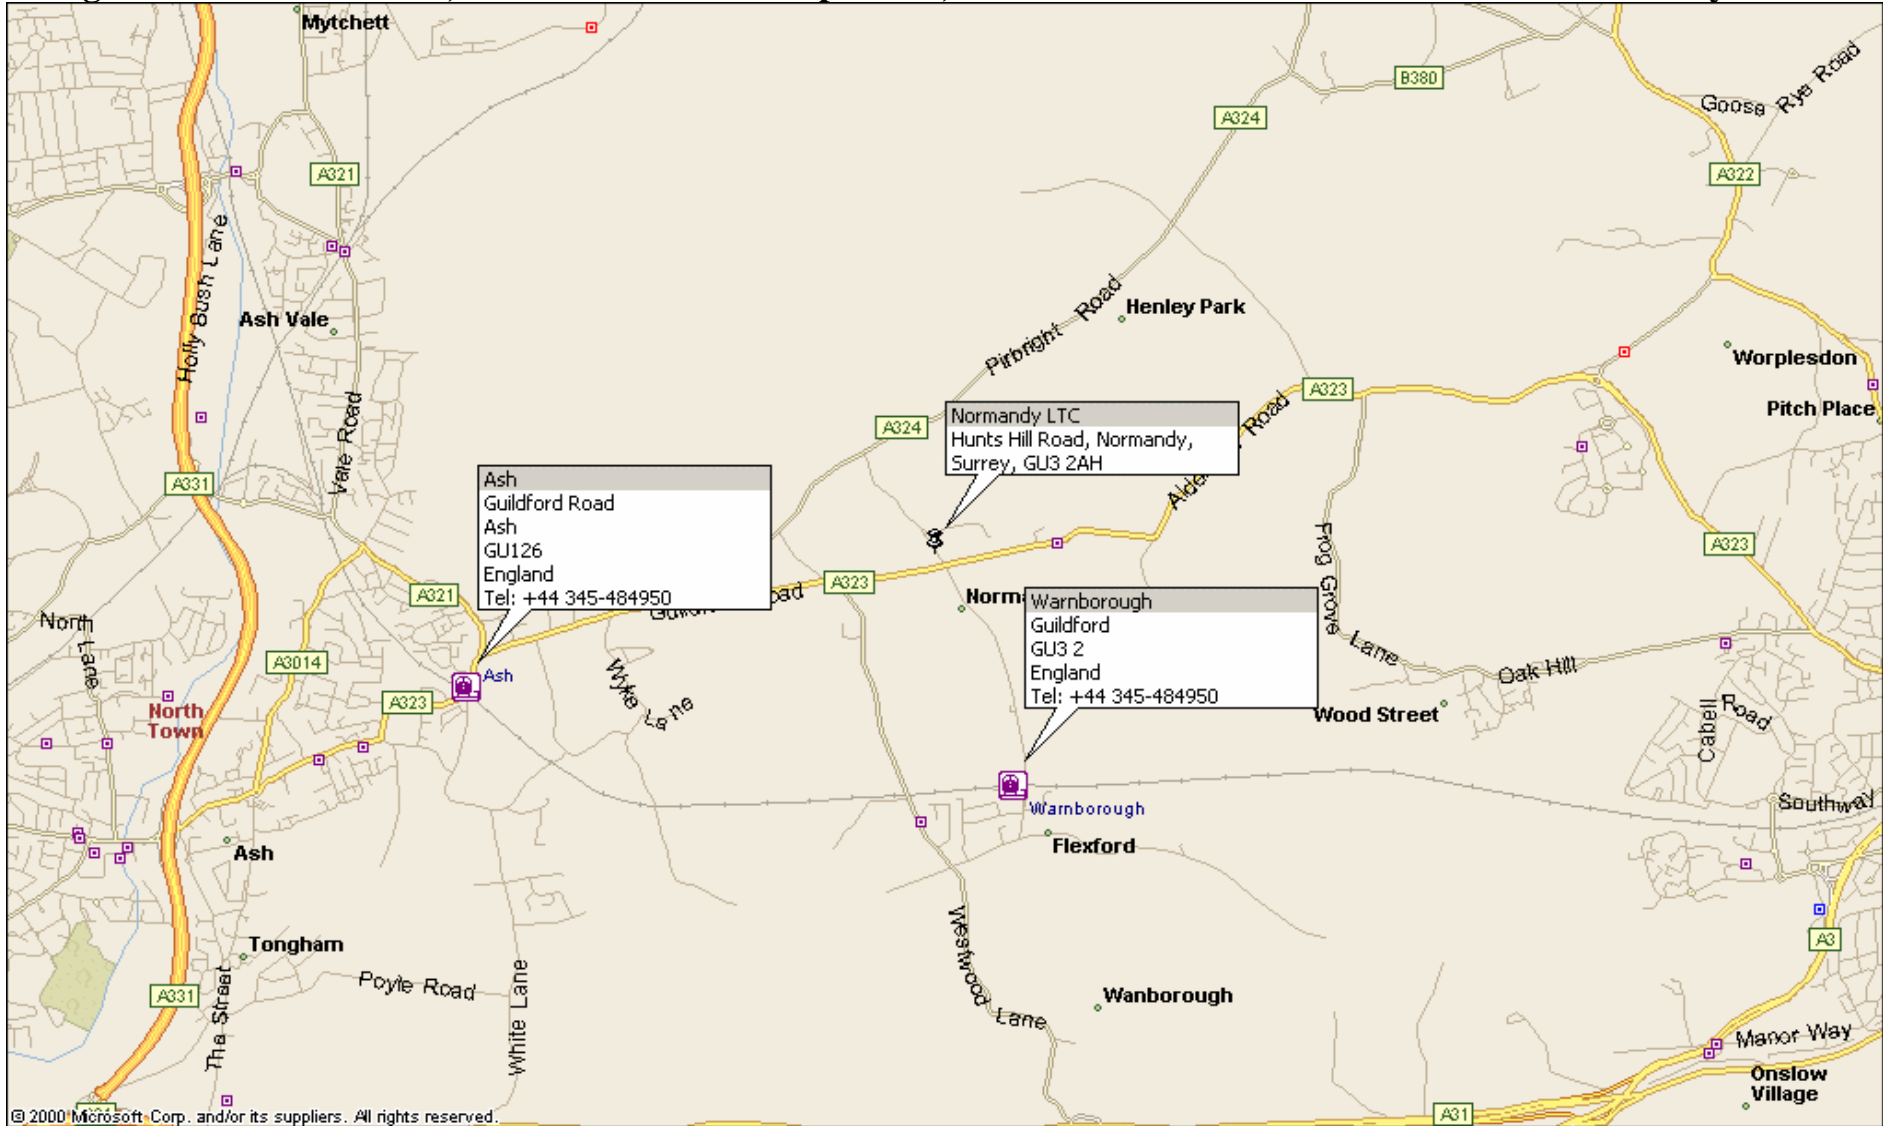

Along A323 Guildford road, between Ash and Worplesdon, take Hunts Hill Road in the centre of Normandy

Normandy Lawn Tennis Club, Hunts Hill Road, Normandy, Surrey, GU3 2AH