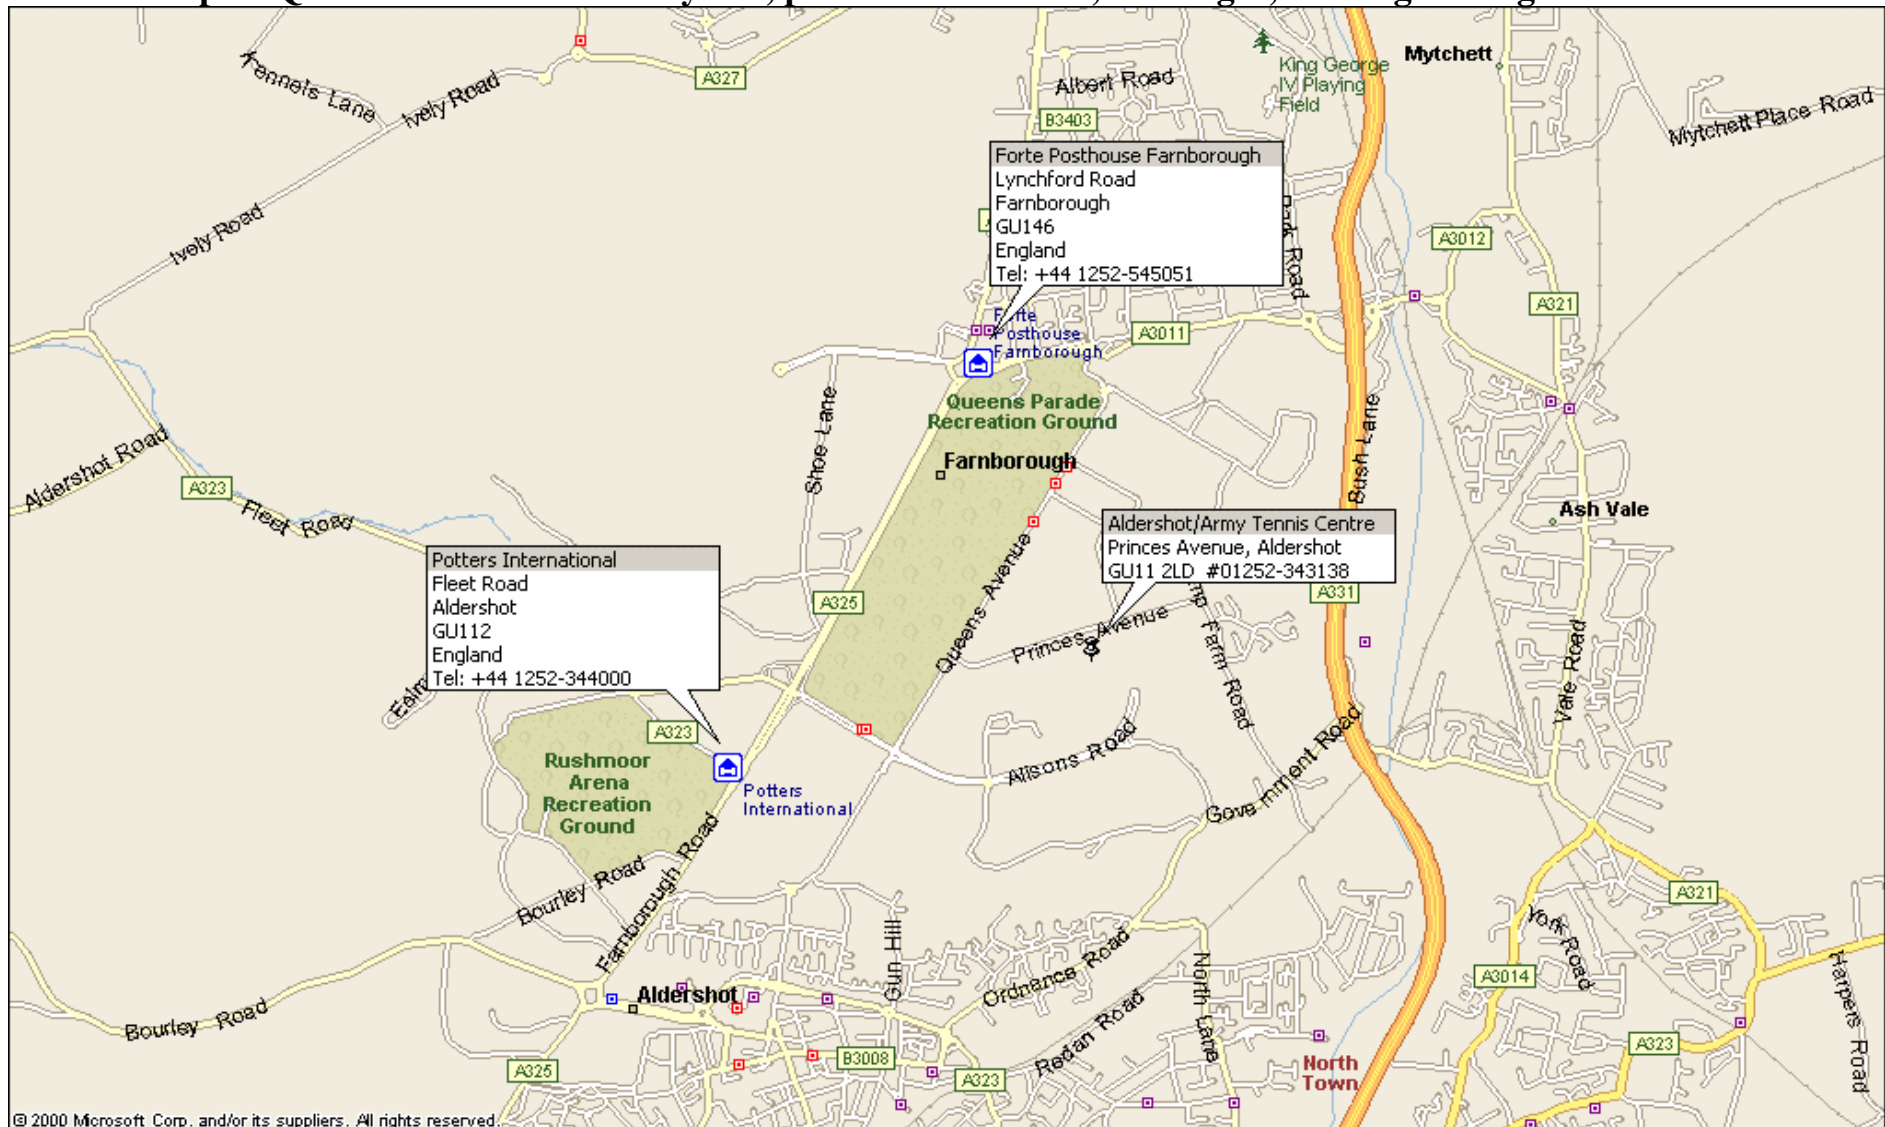

Please note – Manor LTC play at Aldershot Tennis Centre

From A325 past Queens/Posthouse/Holiday Inn, past Wavell Centre, turn right, follow green signs to Tennis Centre

Manor LTC, Aldershot Tennis Centre, Princes Avenue, Aldershot, Hampshire, GU11 2LD #01252-343138