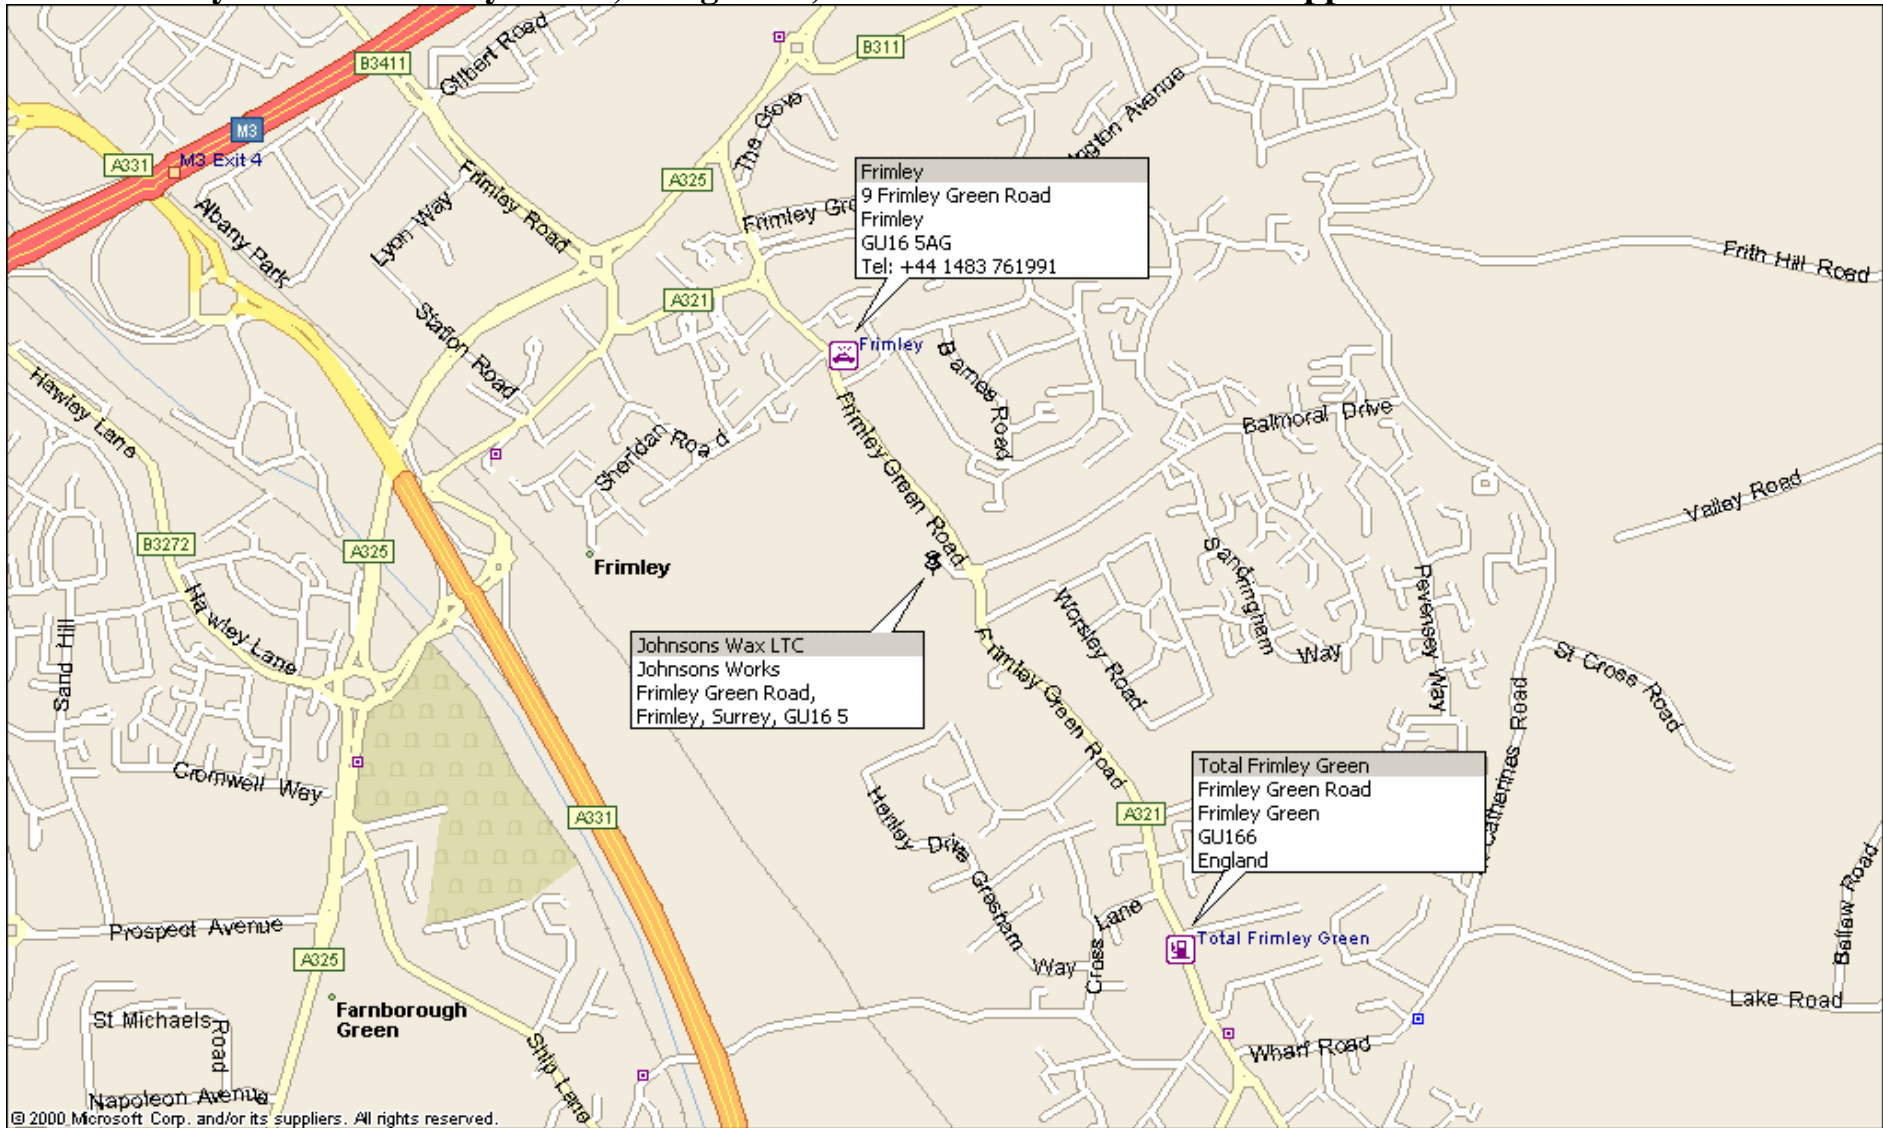

From Frimley towards Frimley Green, along A321, Johnsons Works entrance is opposite Balmoral Drive

Johnsons Wax Lawn Tennis Club, Johnsons Wax Ltd, Frimley Green Road, Frimley, Surrey, GU16 5AG