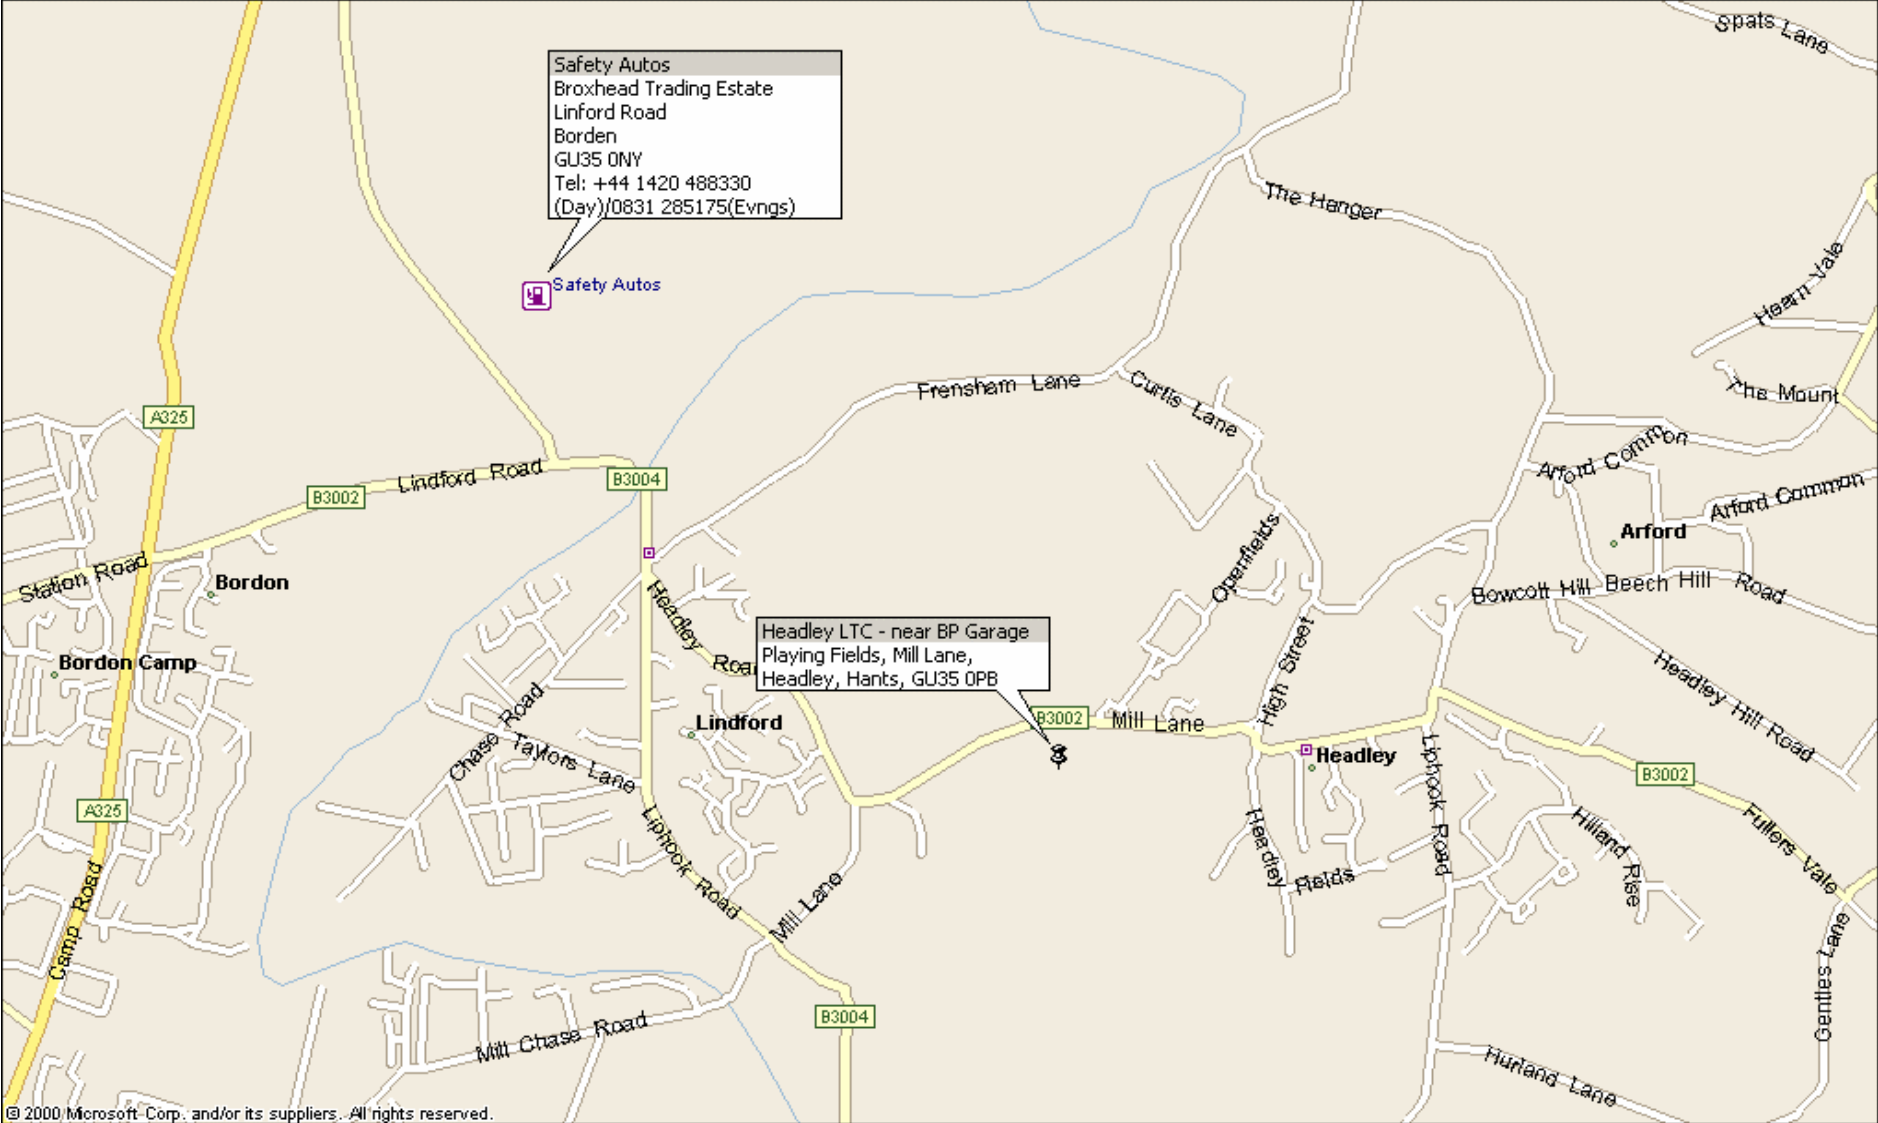

From A325 South of Franham, to Bordon, then B3002 Lindford Road via Lindford to Mill Lane by Sports Field

Headley Lawn Tennis Club, Playing Fields, Mill Lane, Headley, Hampshire, GU35 0PB