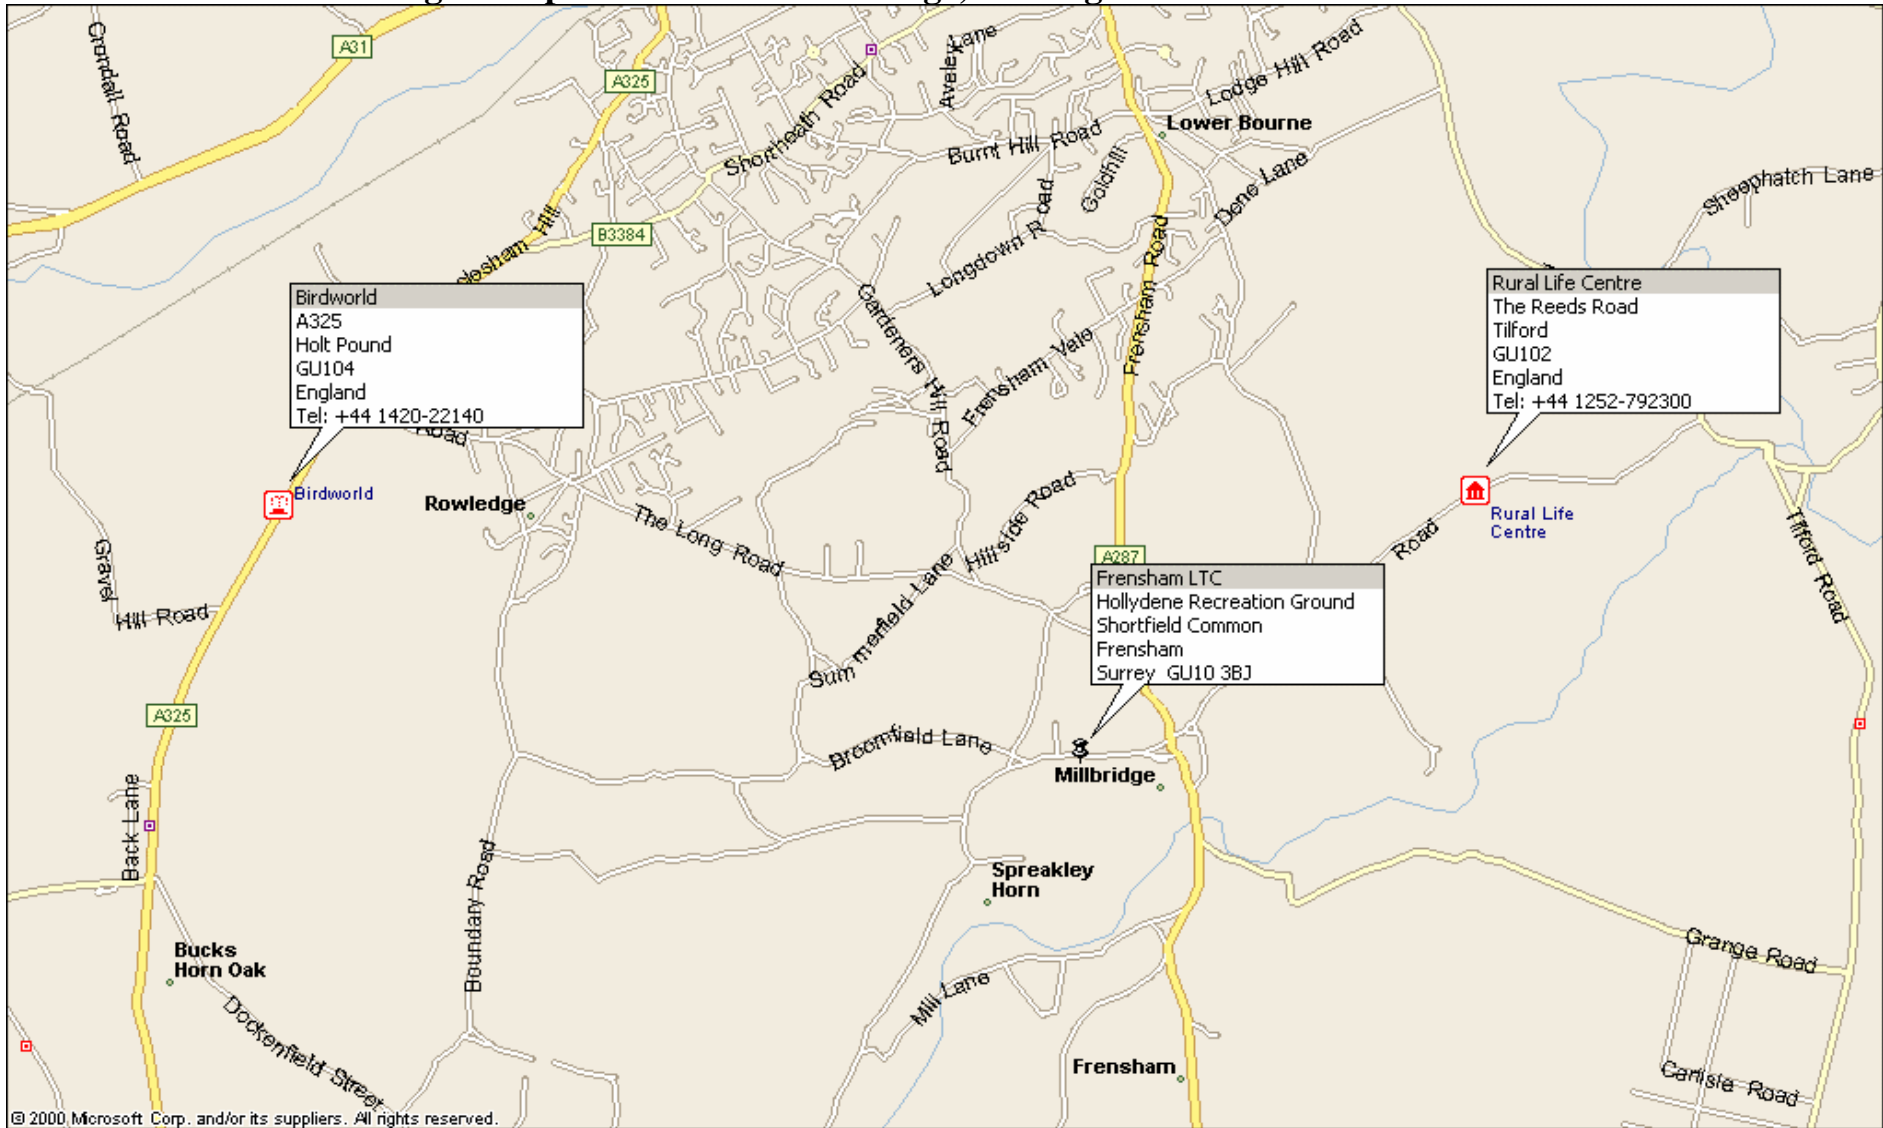

**South from Farnham along A287 past Bourne to Millbridge, turn right for Shortfield Common and Recreation Ground**

**Frensham Lawn Tennis Club, Hollydene Recreation Ground, Shortfield Common, Frensham, Surrey, GU10 3BJ**