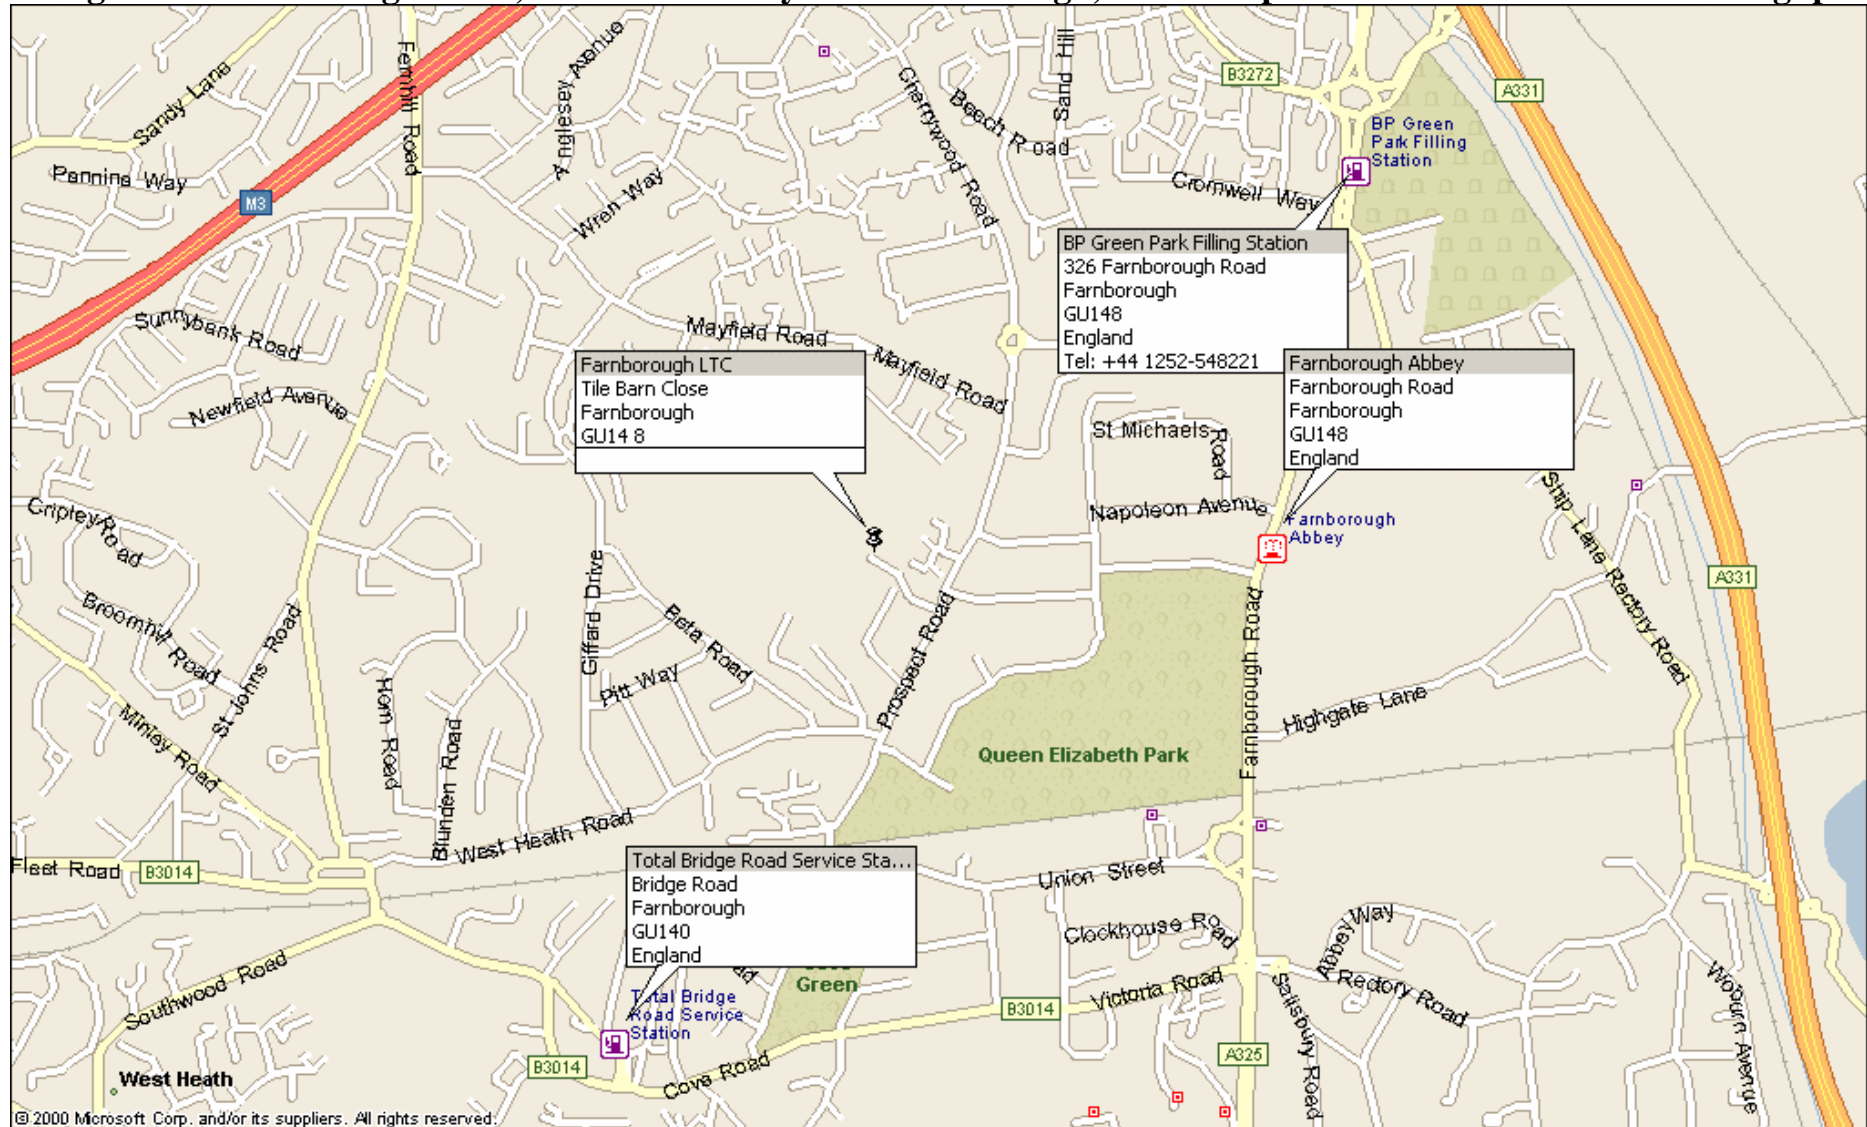

Along A325 Farnborough Road, between Frimley and Farnborough, take Prospect Road and look for brown signpost

Farnborough Lawn Tennis Club, Tile Barn Close, Prospect Road, Farnborough, Hampshire, GU14 8LS