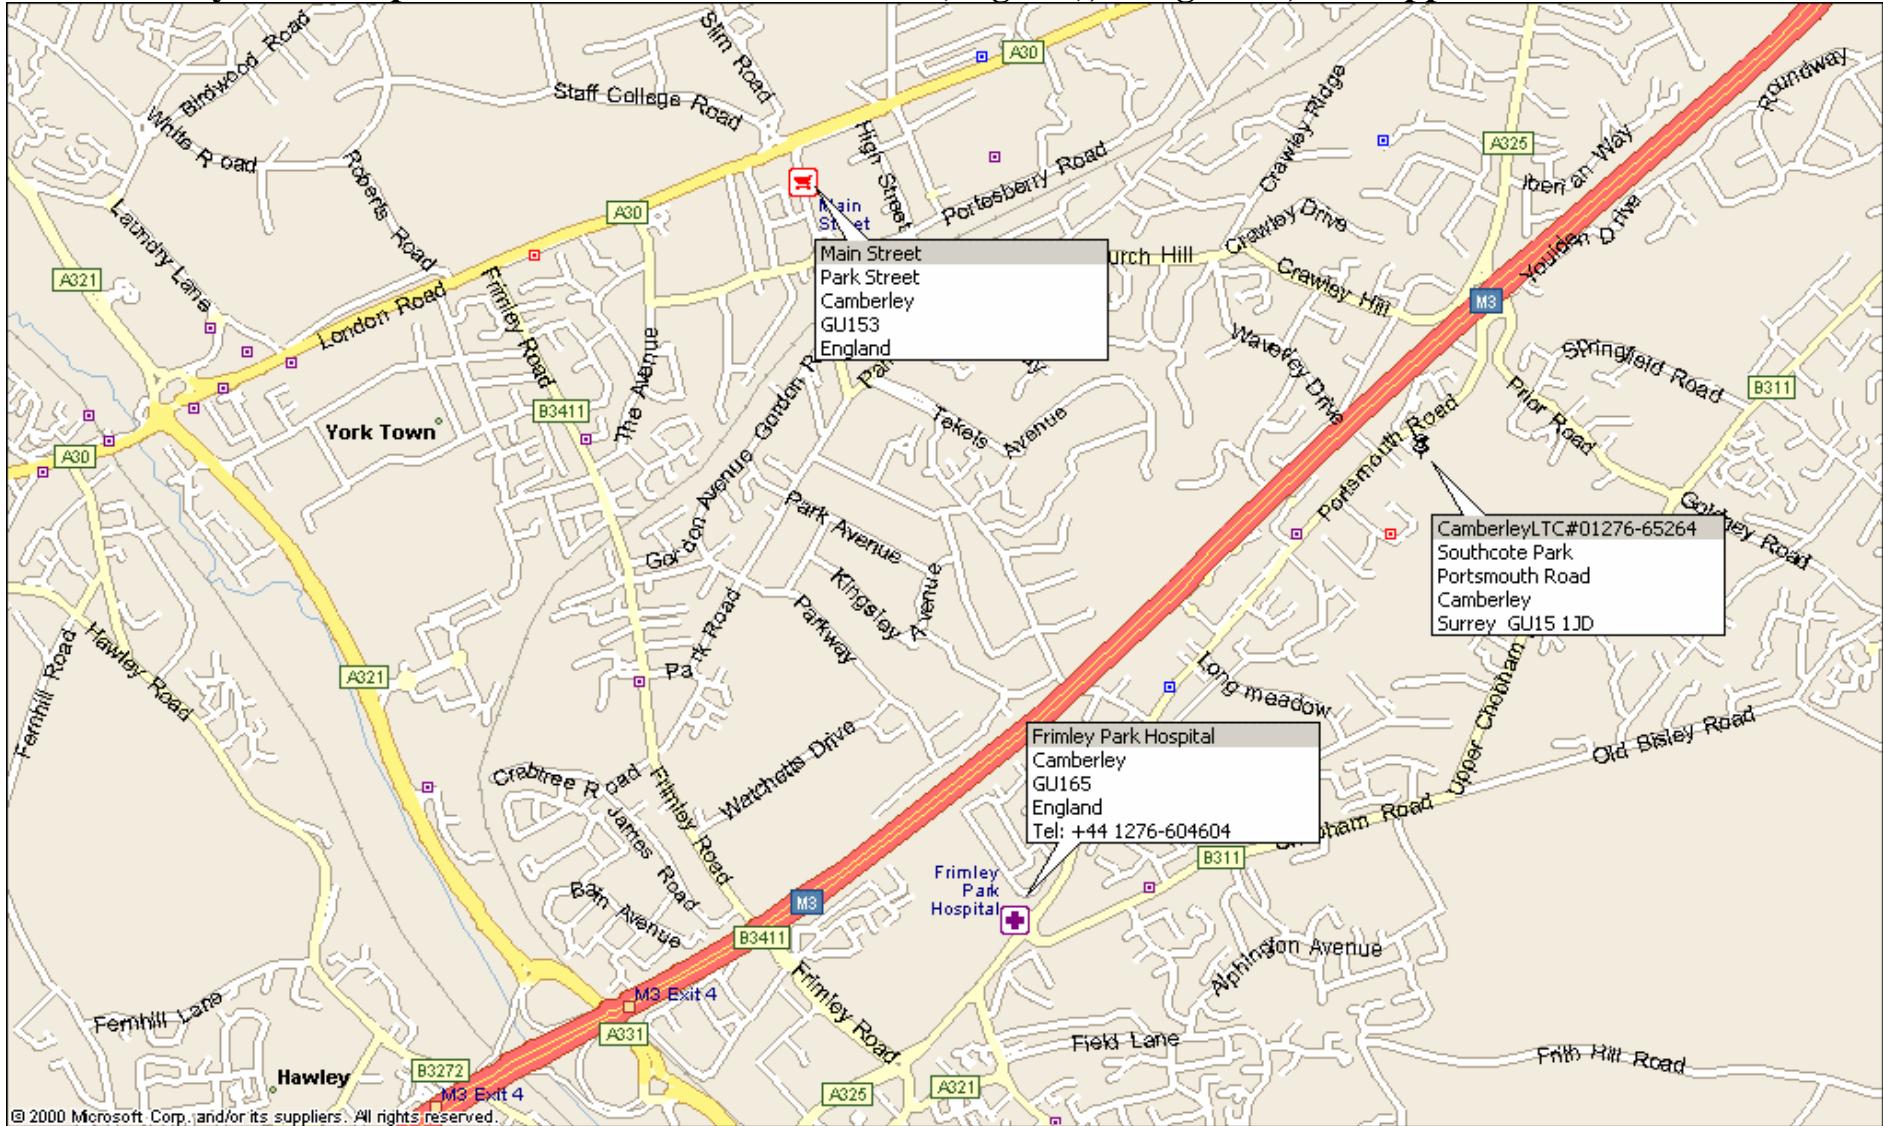

From Frimley Park Hospital or Ravenswood Roundabout (Bagshot), along A325, East opposite Old Portsmouth Road

Camberley Lawn Tennis Club, Southcote Park, Portsmouth Road, Camberley, Surrey, GU15 1JD #01276-65264