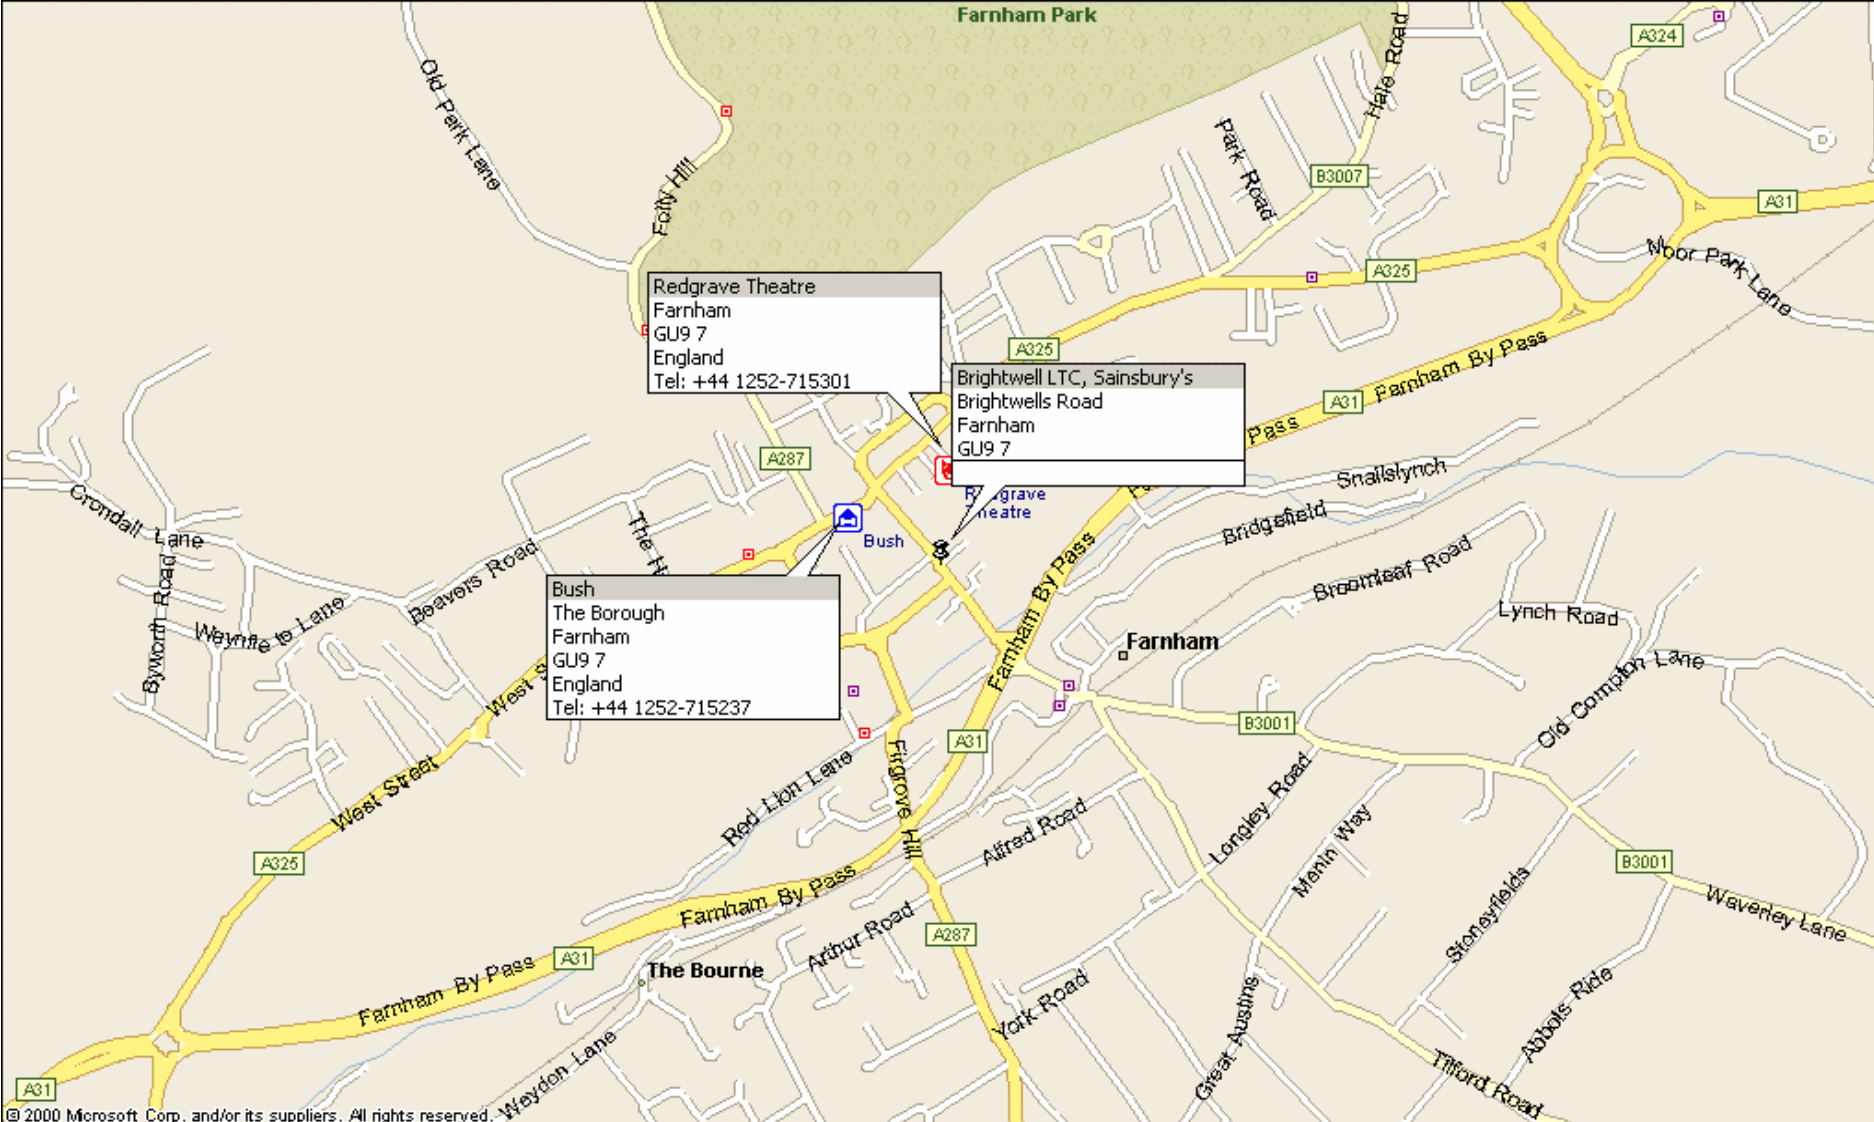

**From North along A325 near Farnham Town Centre, alongside Sainsbury's Car Park in Brightwell Gardens**

**Brightwell Lawn Tennis Club, (Sainsburys Car Park), Brightwell Gardens, Farnham, Surrey, GU9 7SB**