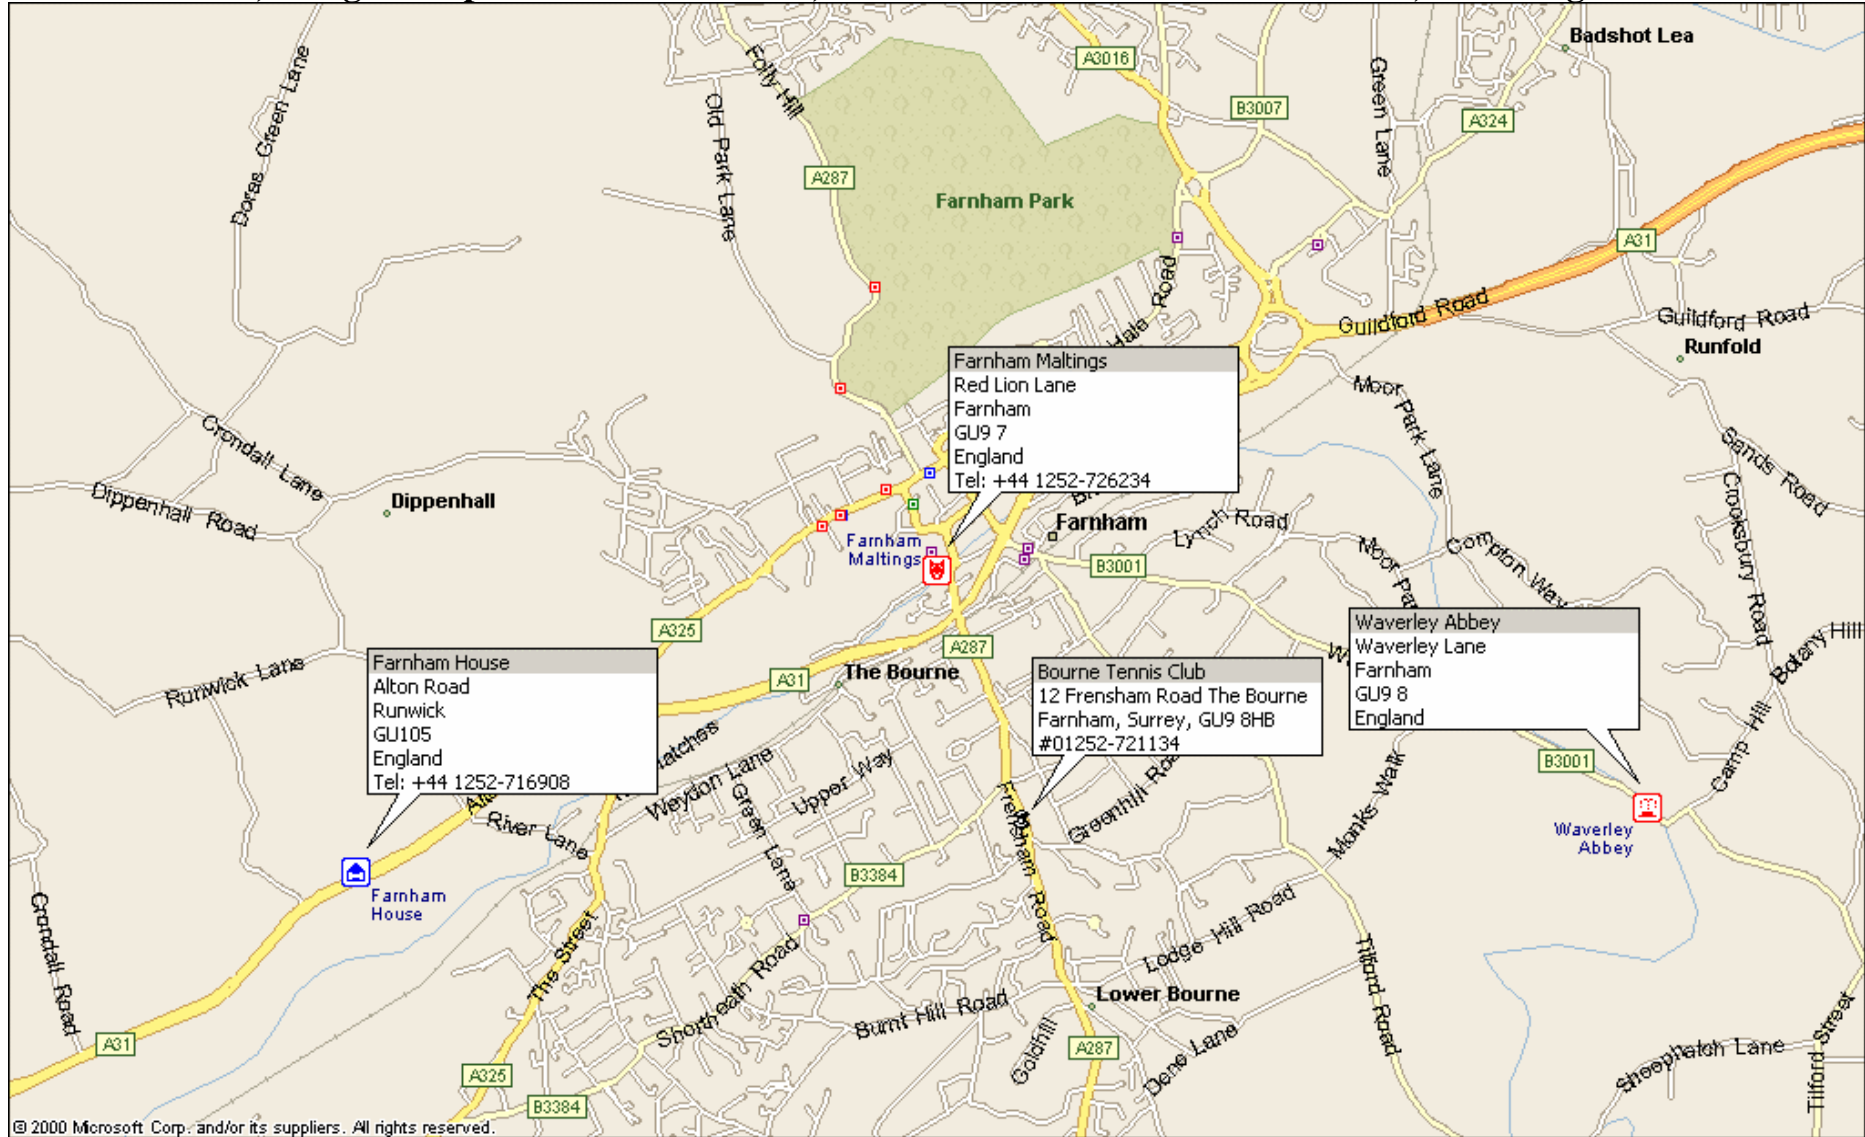

**From Farnham, along A287 past Farnham Station, towards Frensham until The Bourne, on the right**

**Bourne Tennis Club, 12 Frensham Road, The Bourne, Farnham, Surrey, GU9 8HB #01252-721134**