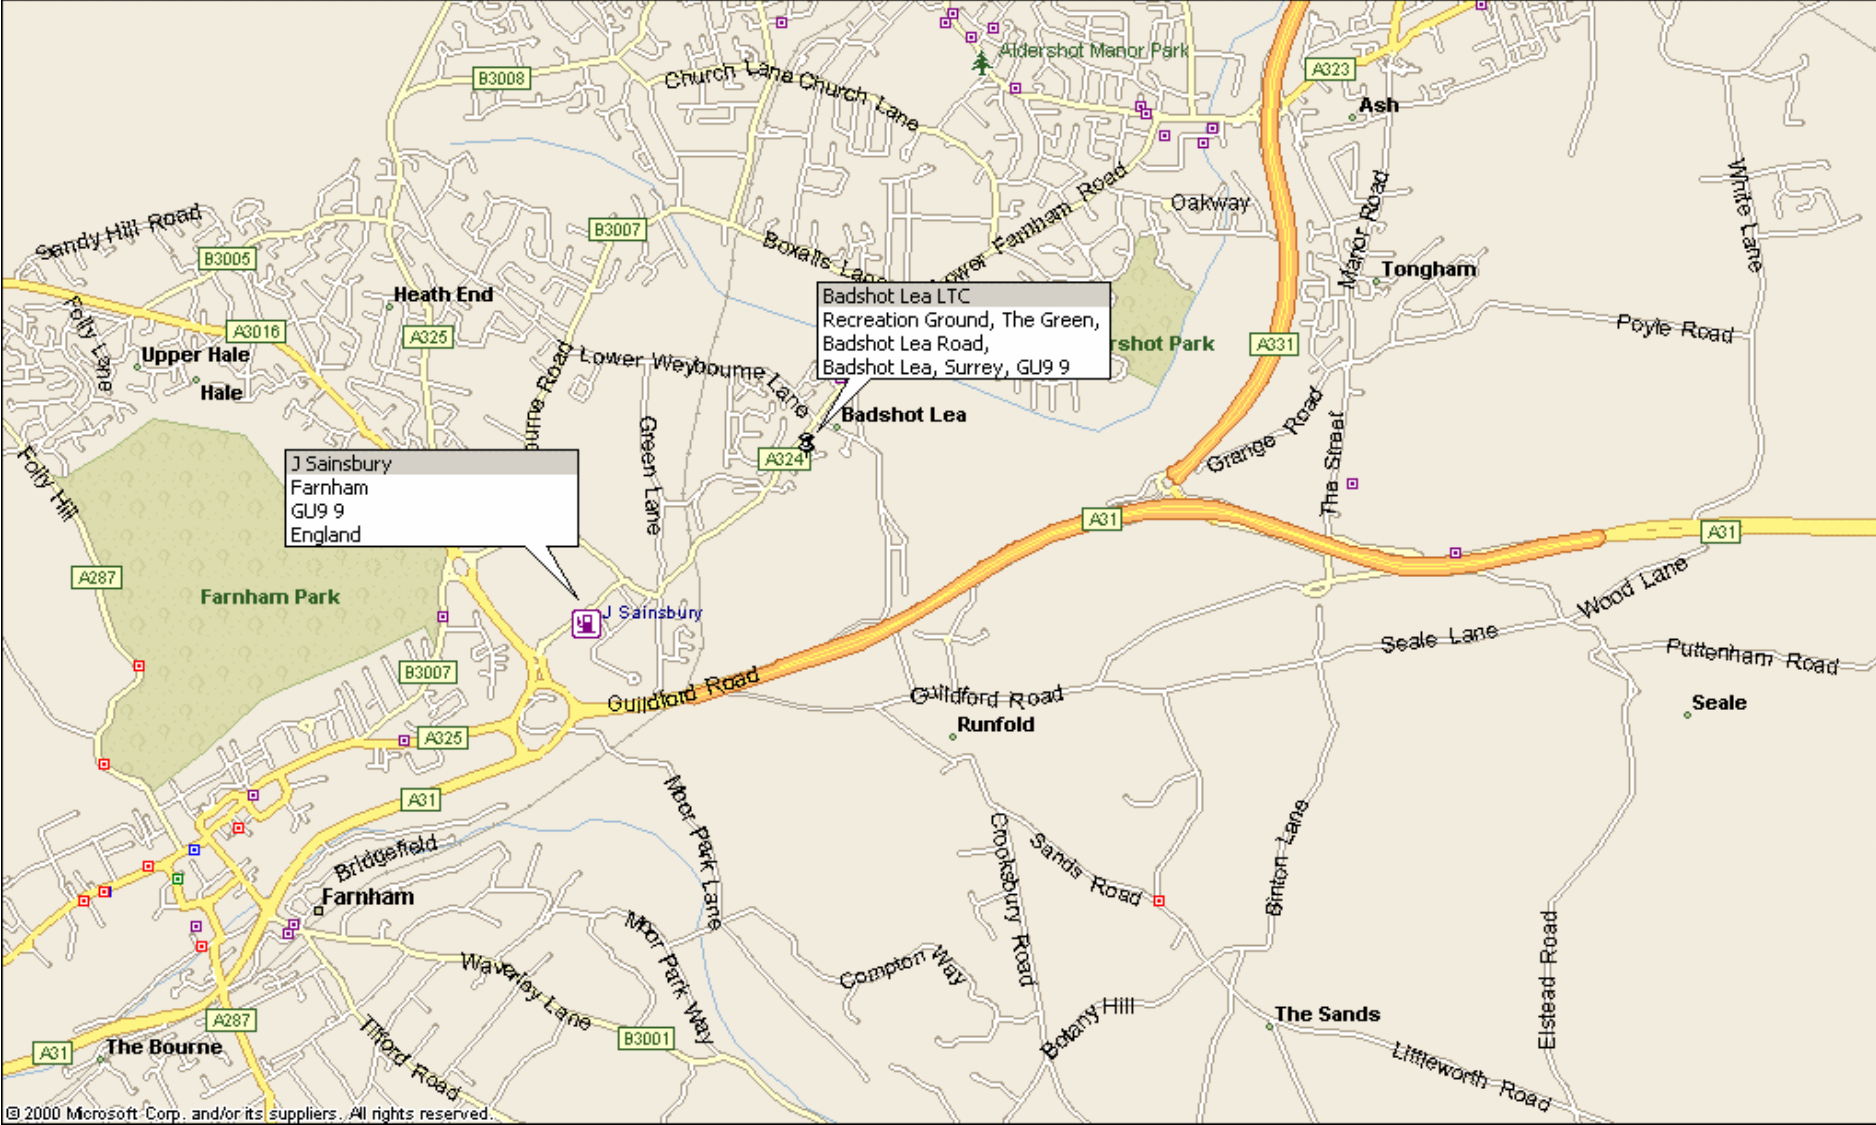

North from A31/A325 Roundabout, Past Garden Centre and Village Green, along The Green to Recreation Ground

Badshot Lea Lawn Tennis Club, Recreation Ground, The Green, Badshot Lea Road, Badshot Lea, Surrey, GU9 9