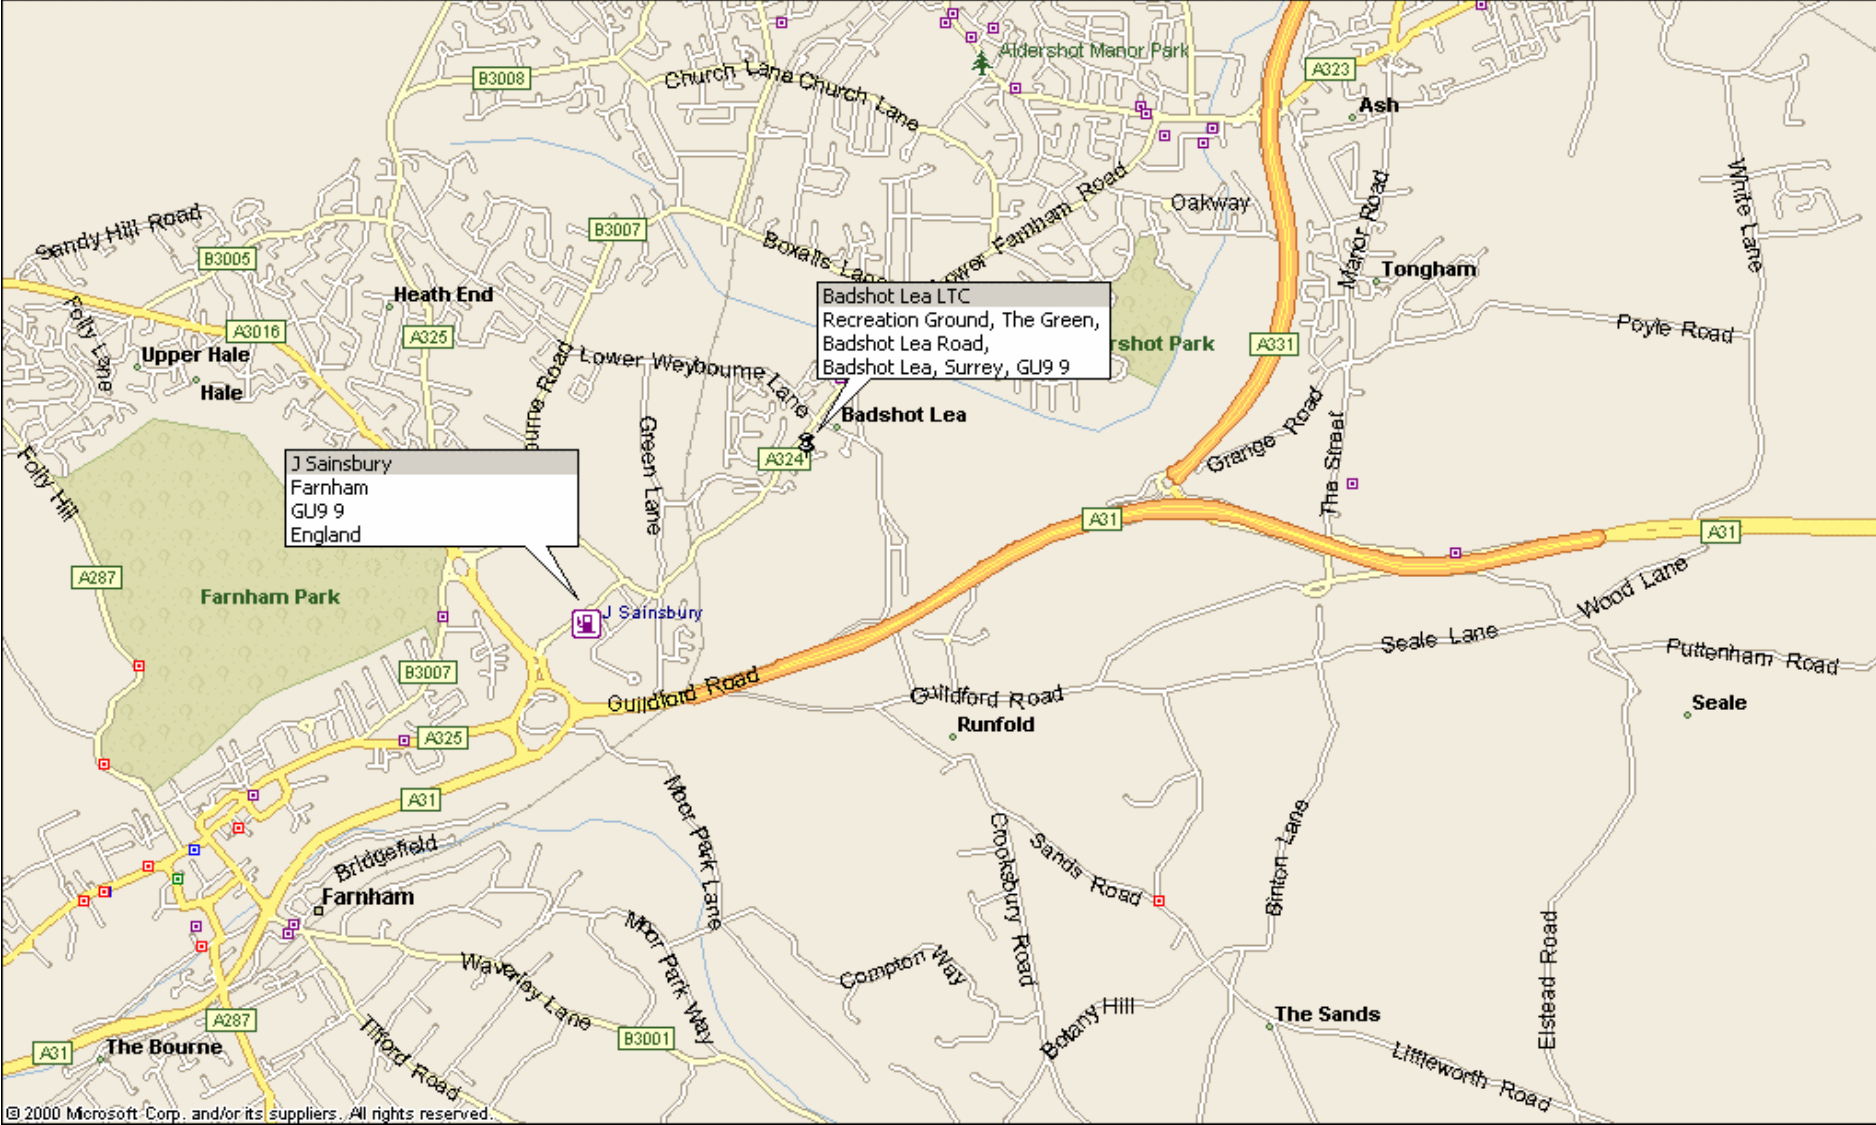

**North from A31/A325 Roundabout, Past Garden Centre and Village Green, along The Green to Recreation Ground**

**Badshot Lea Lawn Tennis Club, Recreation Ground, The Green, Badshot Lea Road, Badshot Lea, Surrey, GU9 9**