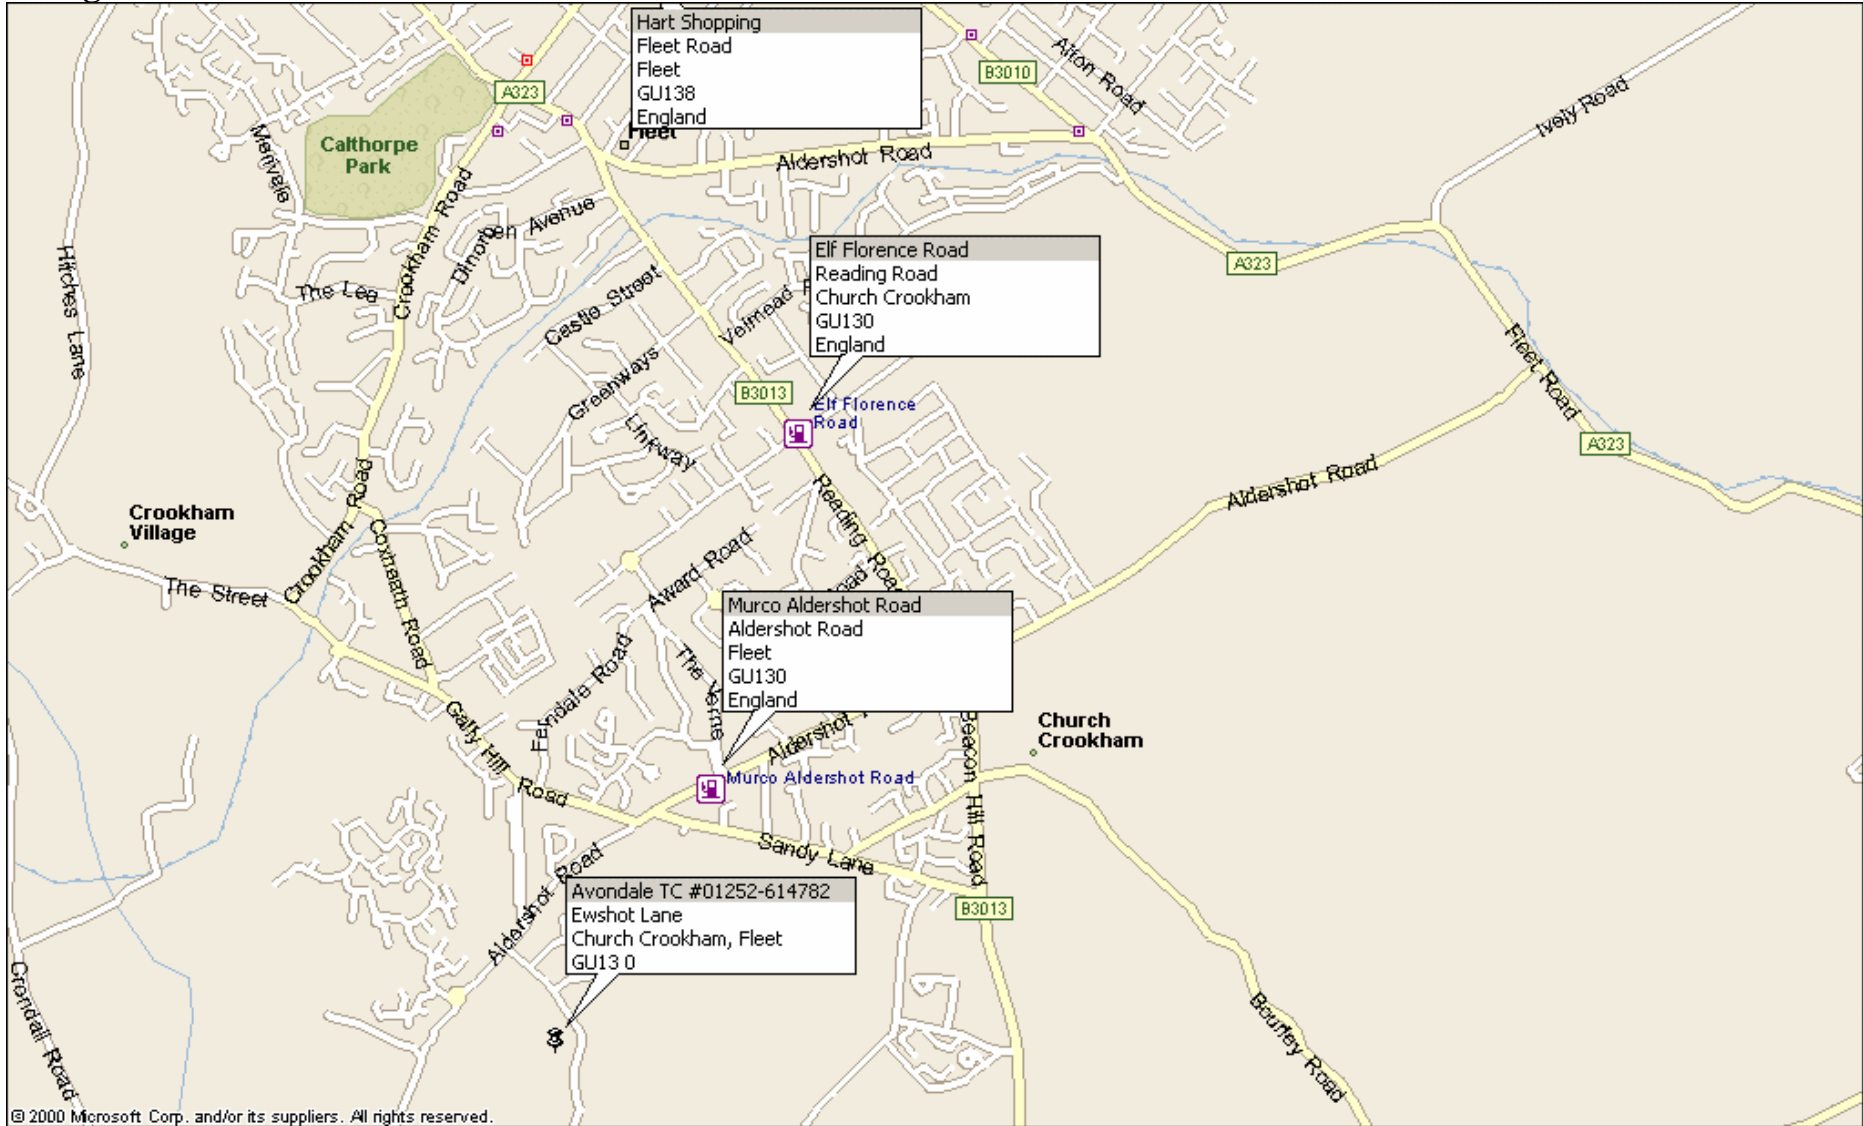

**Along Redfield Lane from South or Aldershot Road from Fleet and Church Crookham to Redfields Garden Centre**

© 2000 Microsoft Corp. and/or its suppliers. All rights reserved.

**Avondale Tennis Club, Ewshot Lane, Ewshot, Farnham, Surrey, GU10 5BT #01252-614782**