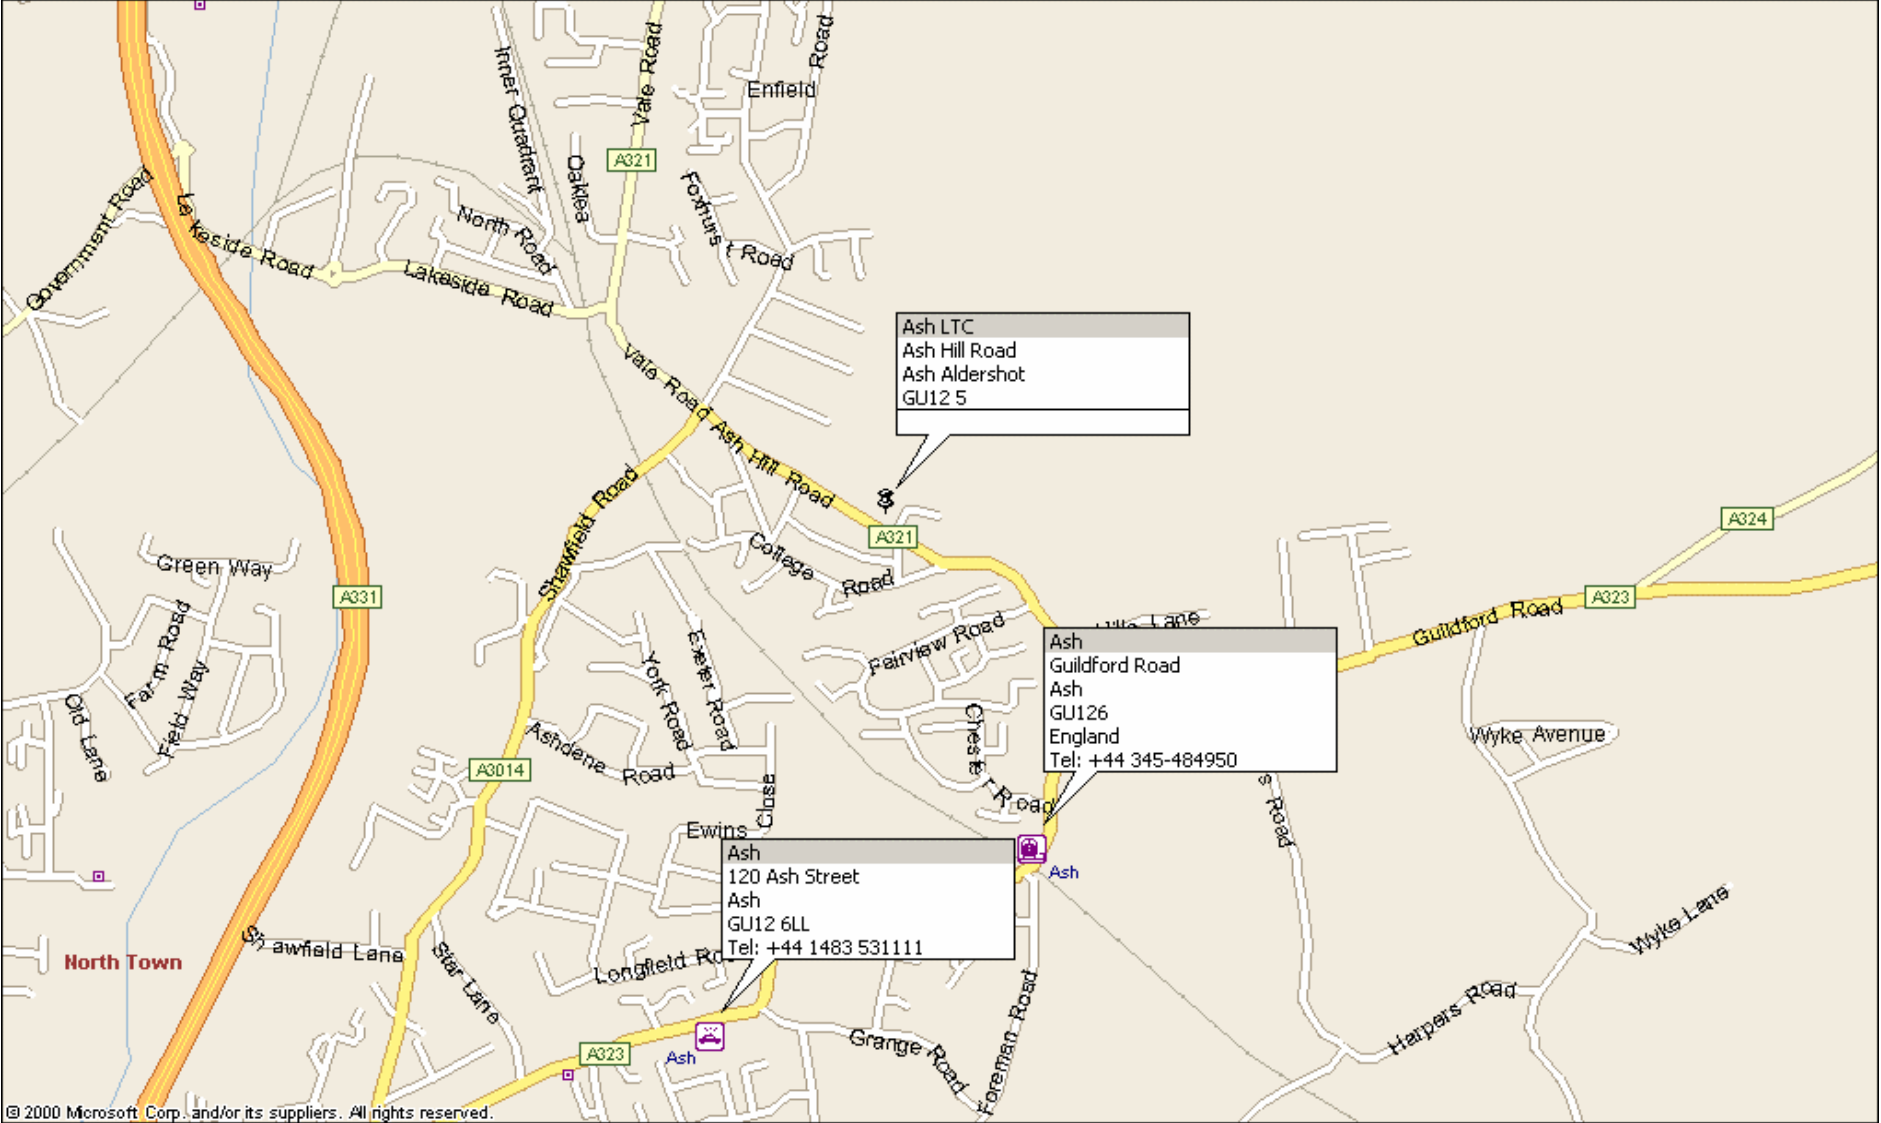

Going South on A321 from Ash Vale, into Ash Hill Road before Ash Station, by College Road for Coronation Gardens

Ash Lawn Tennis Club, Coronation Gardens, Ash Hill Road, Ash, Hampshire, GU12 5