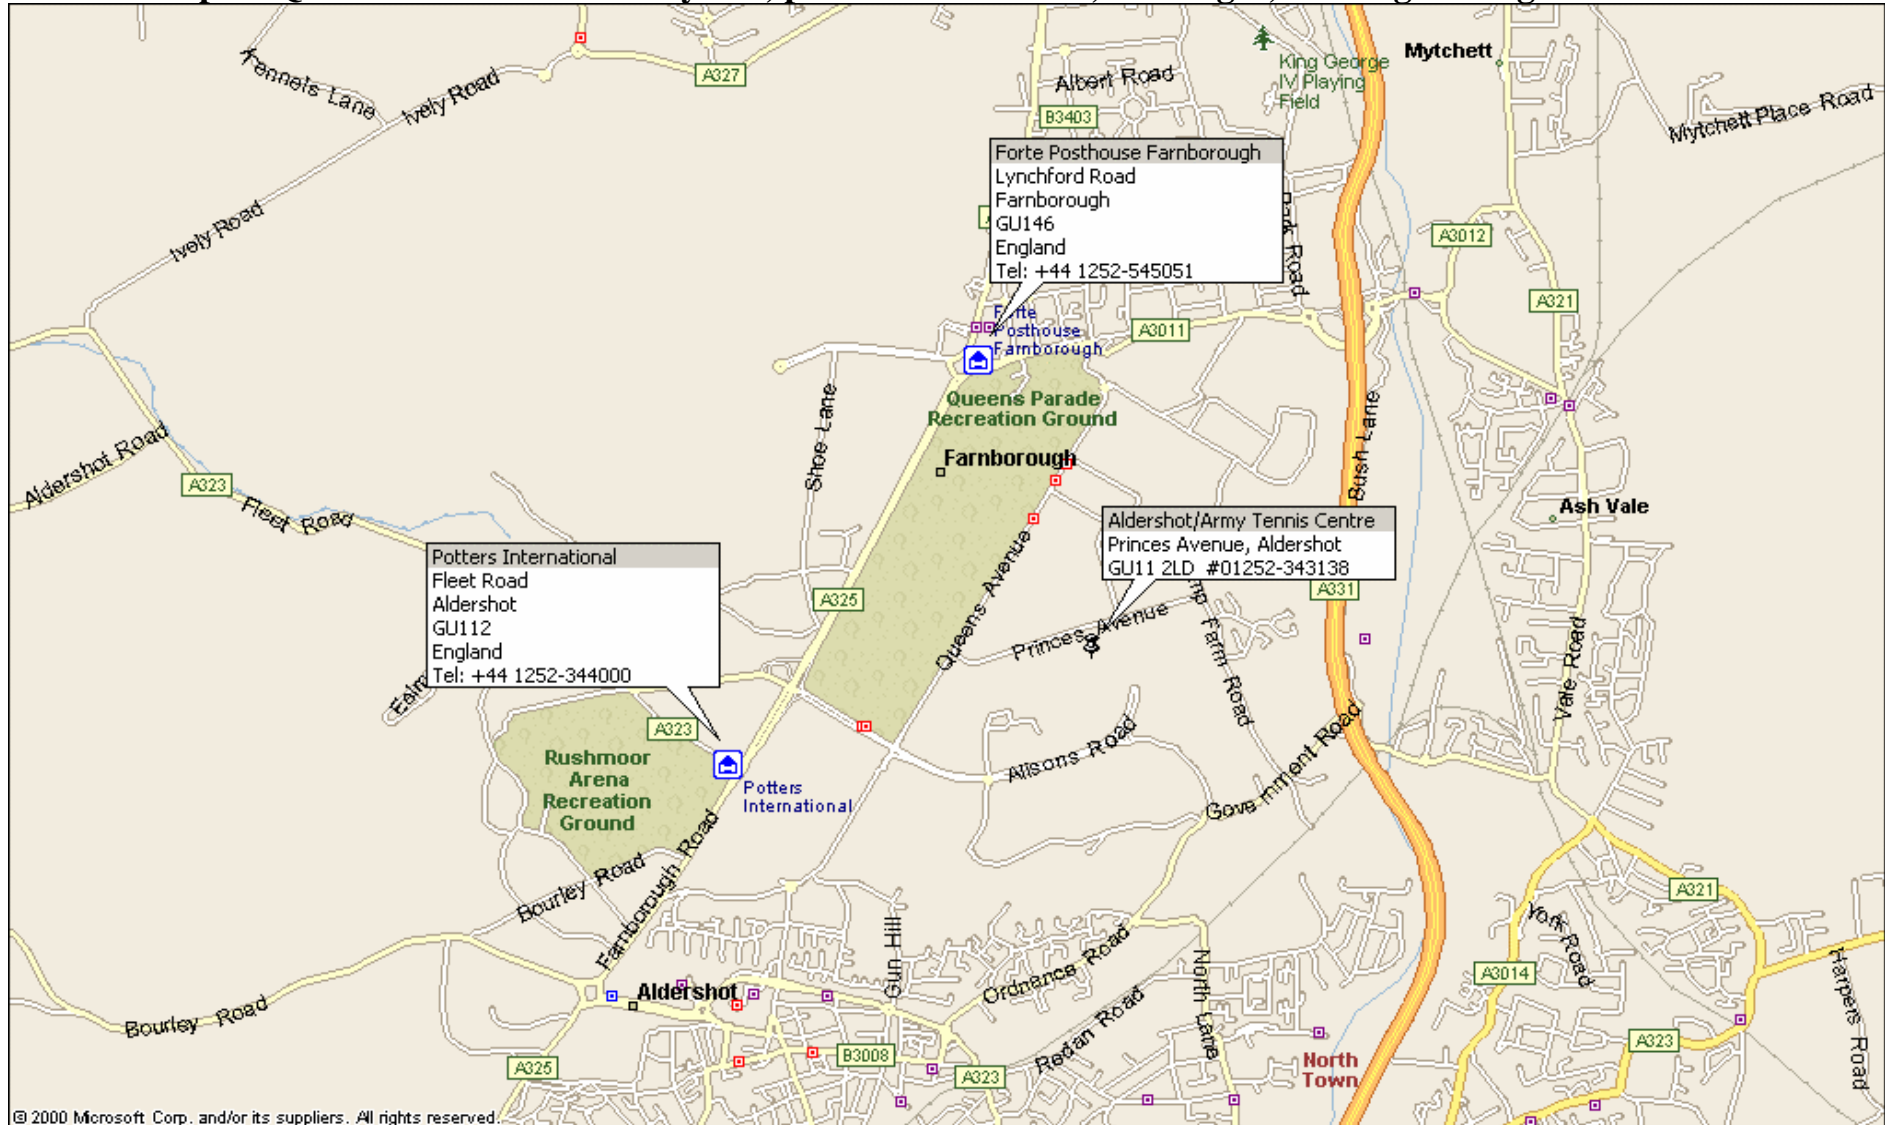

From A325 past Queens/Posthouse/Holiday Inn, past Wavell Centre, turn right, follow green signs to Tennis Centre

Aldershot TC & Army LTA, Tennis Centre, Princes Avenue, Aldershot, Hampshire, GU11 2LD #01252-343138